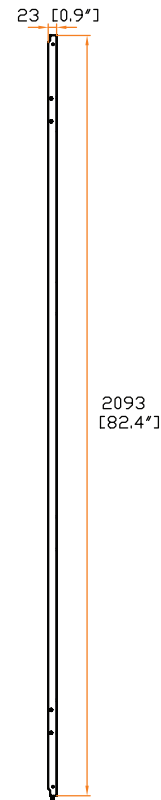

**Side Partition with Cable Brush, pc**

- Ideal for bayed racks
- Brush size : 150 x 600 mm
- Allow cable passage to adjacent racks
- Hole contains brushes to control airflow

**Part no. :**  
**BVP-4712-NSR**

Front view :

Side view :

Top view :

unit : mm / in.

The company reserves the right to modify product specifications without prior notice and assumes no responsibility for any error which may appear in this publication.

Copyright 2020 Austin Hughes Electronics Ltd. All rights reserved.

**Design. Manufacturing. Global Services.**

Description	: - Ideal for bayed racks - Allow cable passage to adjacent racks - Hole contains brushes to control airflow
Brushes size	: 150 x 600 mm / 5.9 x 23.6 in.
Material	: Steel
Coating	: Powder
Dimension	: 903 (W) x 2093 (H) x 23 (D) mm / 35.6 (W) x 82.4 (H) x 0.9 (D) in.
Color	: Black (RAL-9005) or White (RAL-9016)
Gross weight	: - kg / - lb
Environmental	: RoHS3 & REACH compliant by SGS