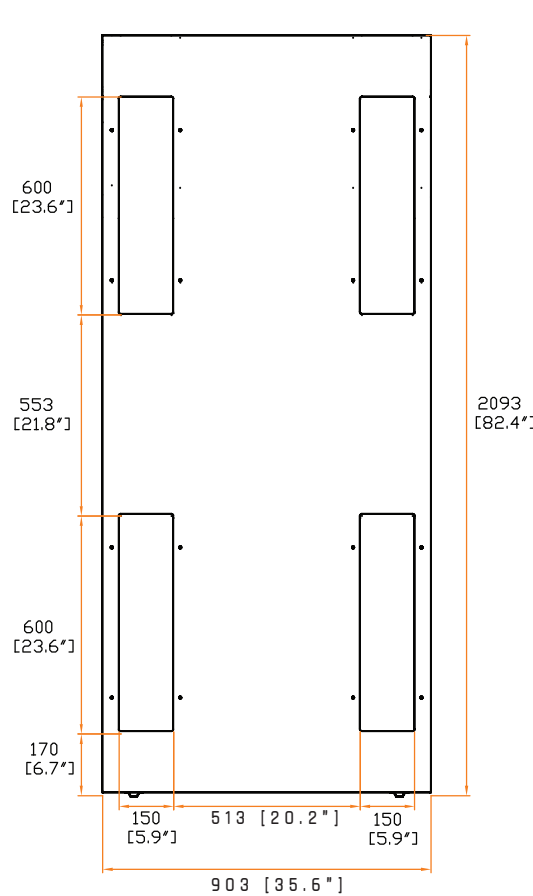

**Side Partition with Cable Brush, pc**

- Ideal for bayed racks
- Brush size : 150 x 600 mm
- Allow cable passage to adjacent racks
- Hole contains brushes to control airflow

**Part no. :**  
**BVP-4712-NSR**

Front view :

Side view :

Top view :

unit : mm / in.

The company reserves the right to modify product specifications without prior notice and assumes no responsibility for any error which may appear in this publication.

Copyright 2020 Austin Hughes Electronics Ltd. All rights reserved.

**Design. Manufacturing. Global Services.**

Description	: - Ideal for bayed racks - Allow cable passage to adjacent racks - Hole contains brushes to control airflow
Brushes size	: 150 x 600 mm / 5.9 x 23.6 in.
Material	: Steel
Coating	: Powder
Dimension	: 903 (W) x 2093 (H) x 23 (D) mm / 35.6 (W) x 82.4 (H) x 0.9 (D) in.
Color	: Black (RAL-9005) or White (RAL-9016)
Gross weight	: - kg / - lb
Environmental	: RoHS3 & REACH compliant by SGS