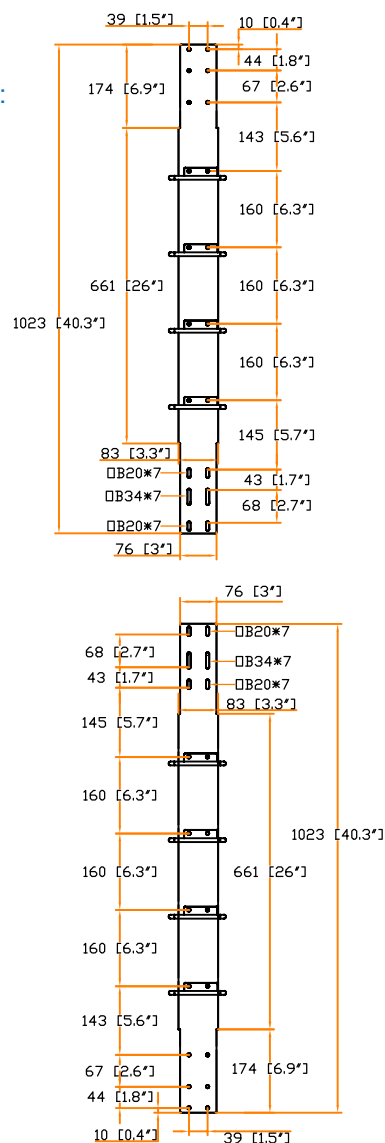

Ring Cable Manager with 120mm cable ring

- SR & NSR 42U / 45U / 47U rack compatible
- Size : 1023 x 83 mm
- Material : Steel
- Positioned on front or rear
- Set of 2

Part no. : RCM-120

Front view :

Top view :

Ring cable manager panel x 2

Screw hardware set :

- M6 screw w/ nut x 24

unit : mm / in.

The company reserves the right to modify product specifications without prior notice and assumes no responsibility for any error which may appear in this publication.