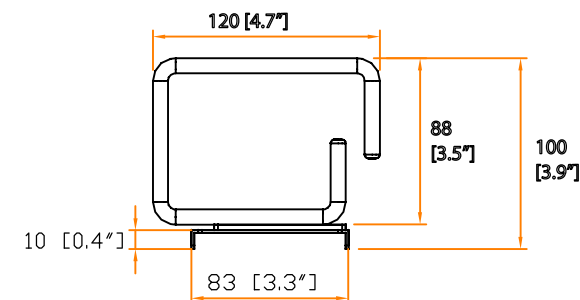

Ring Cable Manager with 120mm cable ring

- SR & NSR 42U / 45U / 47U rack compatible
- Size : 1023 x 83 mm
- Material : Steel
- Positioned on front or rear
- Set of 2

Part no. : RCM-120

Front view :

Top view :

Ring cable manager panel x 2

Screw hardware set :

- M6 screw w/ nut x 24

unit : mm / in.

The company reserves the right to modify product specifications without prior notice and assumes no responsibility for any error which may appear in this publication.