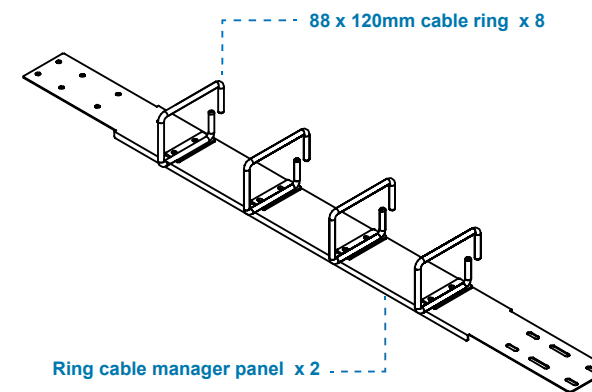

Ring Cable Manager with 120mm cable ring

- SR & NSR 42U / 45U / 47U rack compatible
- Size : 1023 x 83 mm
- Material : Steel
- Positioned on front or rear
- Set of 2

Part no. : RCM-120

Front view :

Top view :

Ring cable manager panel x 2

Screw hardware set :

- M6 screw w/ nut x 24

unit : mm / in.

The company reserves the right to modify product specifications without prior notice and assumes no responsibility for any error which may appear in this publication.