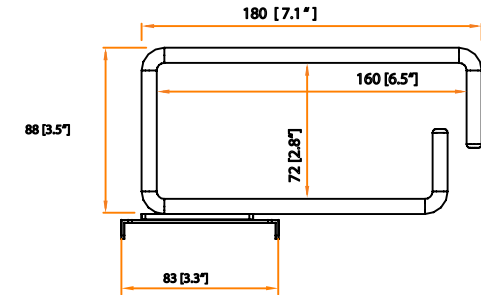

Ring Cable Manager with 180mm cable ring

- SR & NSR 42U / 45U / 47U rack compatible
- Size : 1023 x 83 mm
- Material : Steel
- Positioned on front or rear
- Set of 2

Part no. : RCM-180

Front view :

Top view :

Ring cable manager panel x 2

Screw hardware set :

- M6 screw w/ nut x 24

unit : mm / in.

The company reserves the right to modify product specifications without prior notice and assumes no responsibility for any error which may appear in this publication.