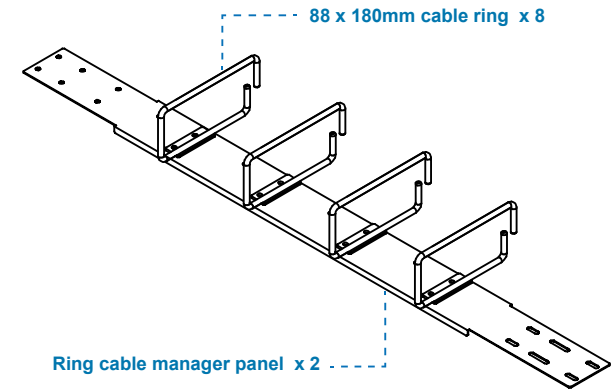

Ring Cable Manager with 180mm cable ring

- SR & NSR 42U / 45U / 47U rack compatible
- Size : 1023 x 83 mm
- Material : Steel
- Positioned on front or rear
- Set of 2

Part no. : RCM-180

Front view :

Top view :

Ring cable manager panel x 2

Screw hardware set :

- M6 screw w/ nut x 24

unit : mm / in.

The company reserves the right to modify product specifications without prior notice and assumes no responsibility for any error which may appear in this publication.