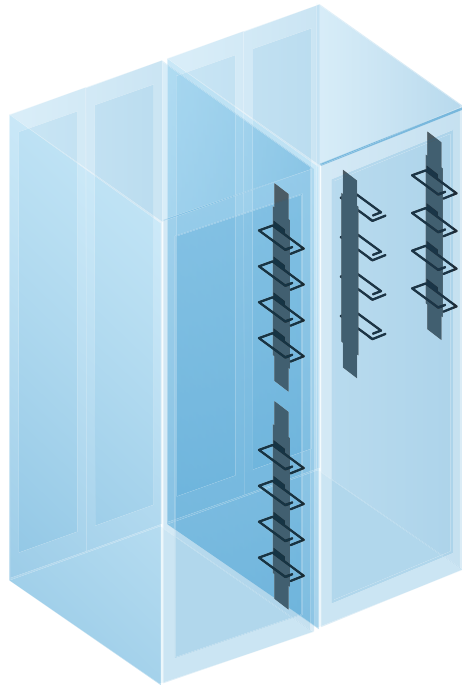

Ring Cable Manager with 180mm cable ring

- SR & NSR 42U / 45U / 47U rack compatible
- Size : 1023 x 83 mm
- Material : Steel
- Positioned on front or rear
- Set of 2

Part no. : RCM-180

Front view :

Top view :

Ring cable manager panel x 2

Screw hardware set :

- M6 screw w/ nut x 24

unit : mm / in.

The company reserves the right to modify product specifications without prior notice and assumes no responsibility for any error which may appear in this publication.