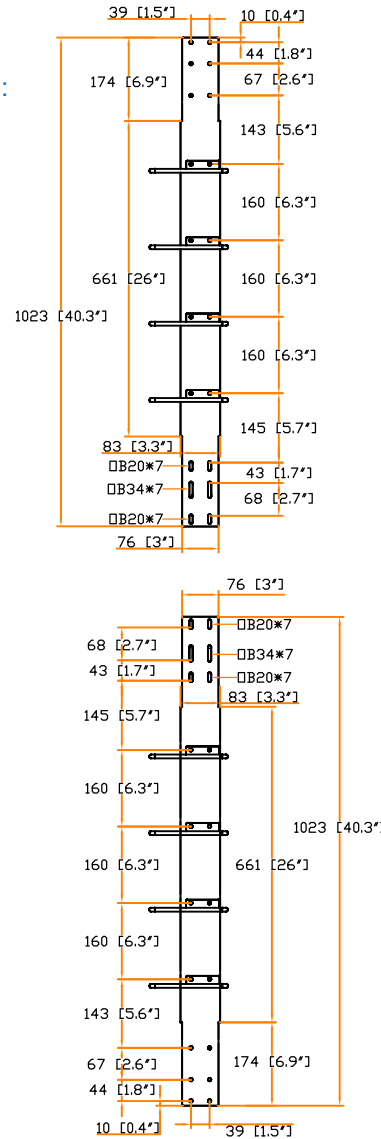

Ring Cable Manager with 180mm cable ring

- SR & NSR 42U / 45U / 47U rack compatible
- Size : 1023 x 83 mm
- Material : Steel
- Positioned on front or rear
- Set of 2

Part no. : RCM-180

Front view :

Top view :

Ring cable manager panel x 2

Screw hardware set :

- M6 screw w/ nut x 24

unit : mm / in.

The company reserves the right to modify product specifications without prior notice and assumes no responsibility for any error which may appear in this publication.