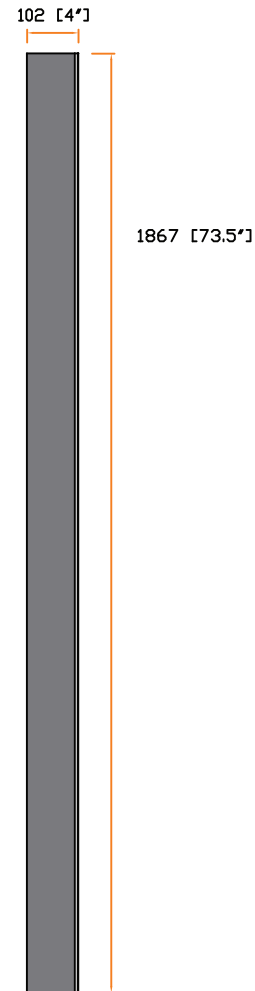

■ Full Height Cable Brush, set of 2 sides

- Brush width : 100 mm
- Provide proper airflow within the cabinet while allowing cables to pass through

Part no. :  
VCB-42U

Front view :

Side view :

unit : mm / in.

Material : Steel  
Dimension : 102 (W) x 1867 (H) x 25 (D) mm / 4 (W) x 73.5 (H) x 1 (D) in.  
Color : Black (RAL-9005)  
Gross weight : - kg / - lb  
Environmental : RoHS3 & REACH compliant by SGS