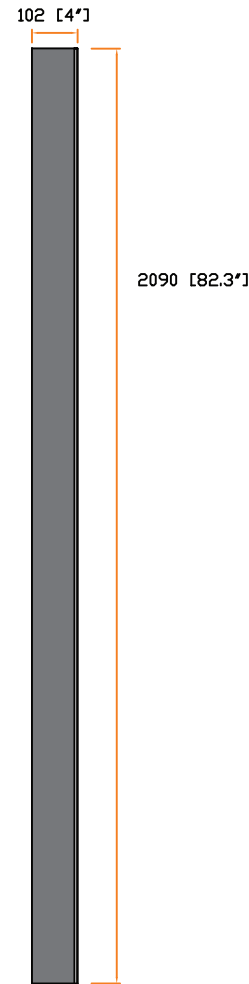

■ Full Height Cable Brush, set of 2 sides

- Brush width : 100 mm
- Provide proper airflow within the cabinet while allowing cables to pass through

Part no. :
VCB-47U

Front view :

Side view :

unit : mm / in.

Material : Steel
Dimension : 102 (W) x 2090 (H) x 25 (D) mm / 4 (W) x 82.3 (H) x 1 (D) in.
Color : Black (RAL-9005)
Gross weight : - kg / - lb
Environmental : RoHS3 & REACH compliant by SGS