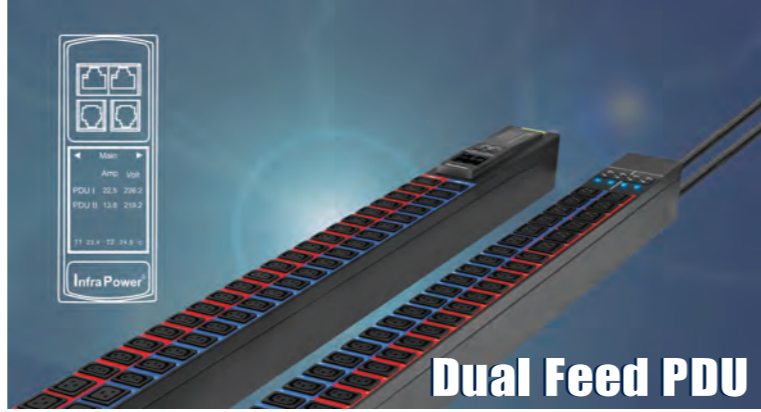

Automatic Transfer Switches & In-line Meters

Accessories including Sensors & Lockable IEC Cords

Basic PDU

Metered PDU

1 Phase Intelligent PDU

3 Phase Intelligent PDU

Dual Feed PDU

Horizontal 1U/2U PDU

Lockable IEC Outlets & Cables

ATS

InfraPower[®]

InfraSolution Rack Smartcard Access

Stand-alone Smartcard Access:

- » S-700: Dual Security with two factor authentication
- » S-800: Smartcard rack access control solution

Networked Smart Card Access:

- » X-700: Networked Dual Security – Coming Soon
- » X-800: Smartcard access + optional sensors/peripherals

**Standalone S700
SmartCard & NumPad Access**

**Standalone S800
SmartCard Access**