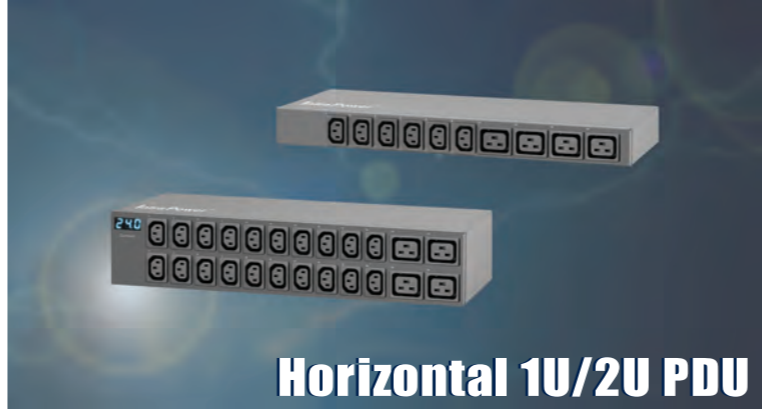

Austin Hughes - Line Card

InfraPower Rack Power Management

Power Distribution Units (PDUs):

- » Basic or Metered (MD) PDUs
- » Strip Level Monitoring (W) PDUs
- » Socket Level Monitoring (Wi) PDUs
- » Strip Level Monitoring & Socket Switching (WS) PDUs
- » Socket Level Monitoring & Socket Switching (WSi) PDUs

Automatic Transfer Switches & In-line Meters

Accessories including Sensors & Lockable IEC Cords

Basic PDU

Metered PDU

1 Phase Intelligent PDU

3 Phase Intelligent PDU

Dual Feed PDU

Horizontal 1U/2U PDU

Lockable IEC Outlets & Cables

ATS

InfraPower[®]

InfraSolution Rack Smartcard Access

Stand-alone Smartcard Access:

- » S-700: Dual Security with two factor authentication
- » S-800: Smartcard rack access control solution

Networked Smart Card Access:

- » X-700: Networked Dual Security – Coming Soon
- » X-800: Smartcard access + optional sensors/peripherals

**Standalone S700
SmartCard & NumPad Access**

**Standalone S800
SmartCard Access**