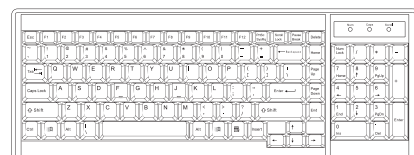

Cat6 Matrix KVM	IP	Remote	8-port	16-port	32-port
	1	1	-	RKP11X - MUIP1613	RKP11X - MUIP3213
	2	1	-	RKP11X - MUIP1624	RKP11X - MUIP3224
	0	1	-	RKP11X - MU1602	RKP11X - MU3202
	0	2	-	RKP11X - MU1603	RKP11X - MU3203
	0	3	-	RKP11X - MU1604	RKP11X - MU3204

Cat6 KVM Dongle

DG - 100C
USB-C dongle

DG - 100P
DP - USB dongle

DG - 100H
HDMI - USB dongle

DG - 100SD
DVI - USB dongle

DG - 100S
VGA - USB dongle

Resolution 16:10 - max. 1920 x 1200
Support **: 16:9 - max. 1920 x 1080
4:3 - max. 1600 x 1200

Cat6 Combo KVM	IP	Remote	8-port	16-port	32-port
	1	0	RKP11X - UIP802	RKP11X - UIP1602	RKP11X - UIP3202
	0	1	RKP11X - U802	RKP11X - U1602	RKP11X - U3202
	0	0	RKP11X - U801	RKP11X - U1601	RKP11X - U3201

DB-15 Combo KVM	IP	Remote	8-port	16-port
	1	0	RKP11X - IP802	RKP11X - IP1602
	0	1	RKP11X - 802	RKP11X - 1602
	0	0	RKP11X - S801	RKP11X - S1601

DB-15 VGA USB KVM Cable

CB - 6 (6 ft)

CB - 10 (10 ft)

CB - 15 (15 ft)

Resolution 16:10 - max. 1920 x 1200
Support **: 16:9 - max. 1920 x 1080
4:3 - max. 1600 x 1200

DB-15 USB Hub KVM	IP	Remote	8-port
	1	0	RKP11X - IP802H
	0	1	RKP11X - 802H
	0	0	RKP11X - 801H

IP Console

High Performance KVM Access Over IP

Connector :	RJ45
User management :	1 x active user, 15-user login
Network protocol :	DHCP / BOOTP / DNS
Security :	TLS 1.3, AES, LDAP, Active Directory (AD), HTTP(s)
Browser :	Chrome, Firefox, Edge, etc.
Resolution :	16:9 - max. 1920 x 1080 / 16:10 - max. 1920 x 1200 / 4:3 - max. 1600 x 1200

Standard Keyboard

Ge G keyboard with touchpad