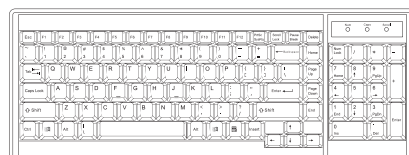

Gb G keyboard with trackball