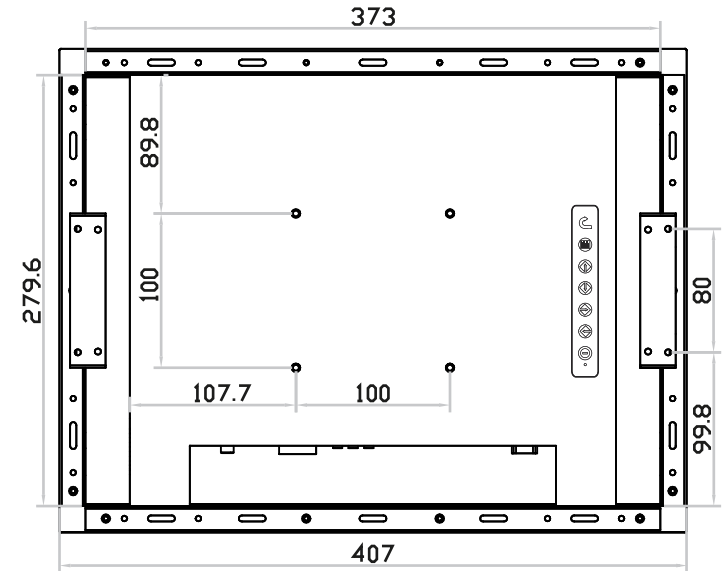

15" professional display chassis drawing

6mm aluminum front bezel

Model : AP-15 / HAP-15

unit : mm

Front View

Left-side View

Rear View

Bottom View

15" professional display chassis drawing

6mm aluminum front bezel with NEMA 4 / IP65 front protection

Model : NAP-15 / NHAP-15

unit : mm

Front View

Left-side View

Rear View

Bottom View

15" professional display chassis drawing

Universal open frame

Model : OP-15 / HOP-15

unit : mm

Front View

Left-side View

Rear View

Bottom View

15" professional display chassis drawing

Aluminum front cover

Model : DP-15 / HDP-15

unit : mm

Front View

Left-side View

Rear View

Bottom View