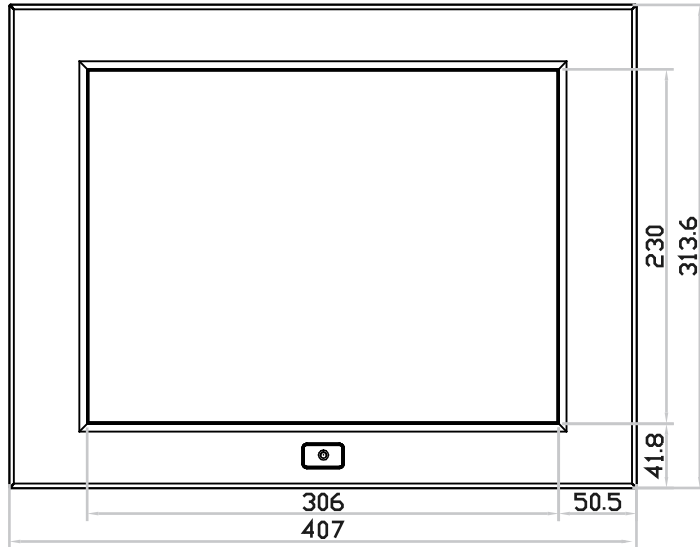

15" professional display chassis drawing

6mm aluminum front bezel

Model : AP-15 / HAP-15

unit : mm

Front View

Left-side View

Rear View

Bottom View

15" professional display chassis drawing

6mm aluminum front bezel with NEMA 4 / IP65 front protection

Model : NAP-15 / NHAP-15

unit : mm

Front View

Left-side View

Rear View

Bottom View

15" professional display chassis drawing

Universal open frame

Model : OP-15 / HOP-15

unit : mm

Front View

Left-side View

Rear View

Bottom View

15" professional display chassis drawing

Aluminum front cover

Model : DP-15 / HDP-15

unit : mm

Front View

Left-side View

Rear View

Bottom View