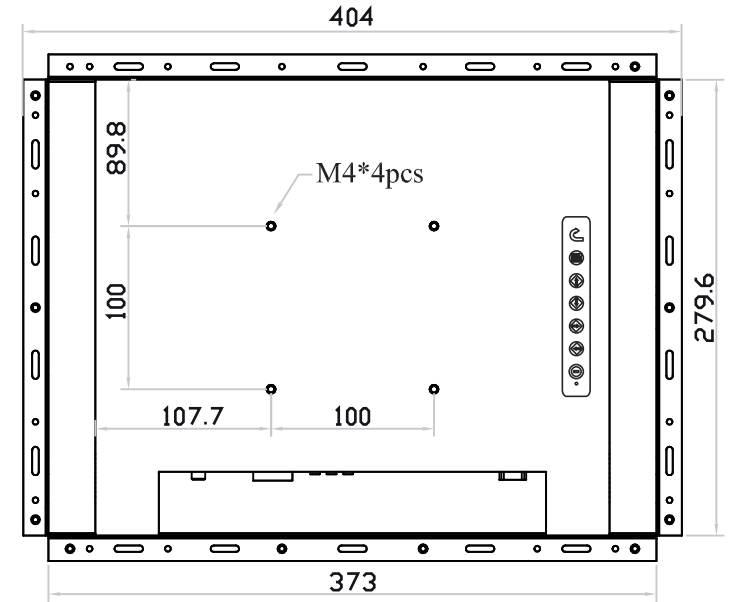

15" professional display chassis drawing

Universal open frame

Model : OP-15 / HOP-15

unit : mm

Front View

Left-side View

Rear View

Bottom View

15" professional display chassis drawing

Aluminum front cover

Model : DP-15 / HDP-15

unit : mm

Front View

Left-side View

Rear View

Bottom View