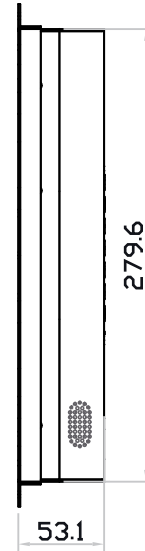

15" professional display chassis drawing

6mm aluminum front bezel

Model : AP-15 / HAP-15

unit : mm

Front View

Left-side View

Rear View

Bottom View

15" professional display chassis drawing

6mm aluminum front bezel with NEMA 4 / IP65 front protection

Model : NAP-15 / NHAP-15

unit : mm

Front View

Left-side View

Rear View

Bottom View

15" professional display chassis drawing

Universal open frame

Model : OP-15 / HOP-15

unit : mm

Front View

Left-side View

Rear View

Bottom View

15" professional display chassis drawing

Aluminum front cover

Model : DP-15 / HDP-15

unit : mm

Front View

Left-side View

Rear View

Bottom View