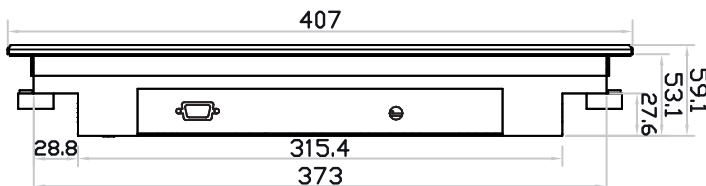

15" professional display chassis drawing

6mm aluminum front bezel with NEMA 4 / IP65 front protection

Model : NAP-15 / NHAP-15

unit : mm

Front View

Left-side View

Rear View

Bottom View

15" professional display chassis drawing

Universal open frame

Model : OP-15 / HOP-15

unit : mm

Front View

Left-side View

Rear View

Bottom View

15" professional display chassis drawing

Aluminum front cover

Model : DP-15 / HDP-15

unit : mm

Front View

Left-side View

Rear View

Bottom View