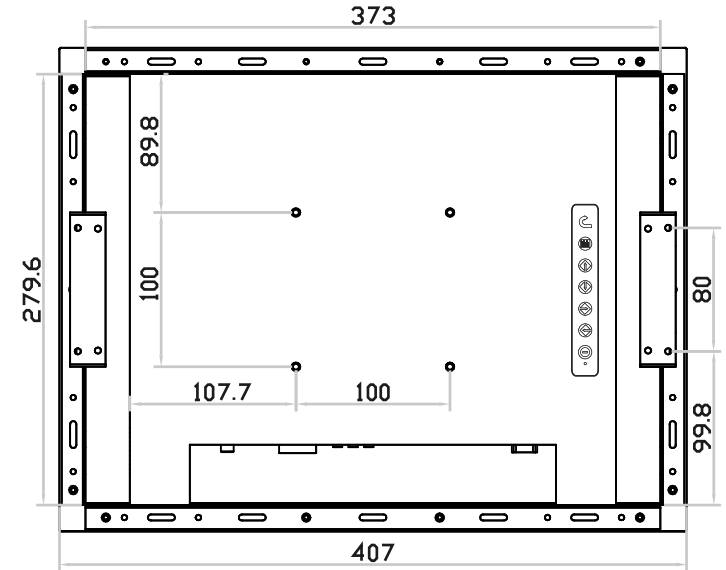

15" professional display chassis drawing

6mm aluminum front bezel with NEMA 4 / IP65 front protection

Model : NAP-15 / NHAP-15

unit : mm

Front View

Left-side View

Rear View

Bottom View

15" professional display chassis drawing

Universal open frame

Model : OP-15 / HOP-15

unit : mm

Front View

Left-side View

Rear View

Bottom View

15" professional display chassis drawing

Aluminum front cover

Model : DP-15 / HDP-15

unit : mm

Front View

Left-side View

Rear View

Bottom View