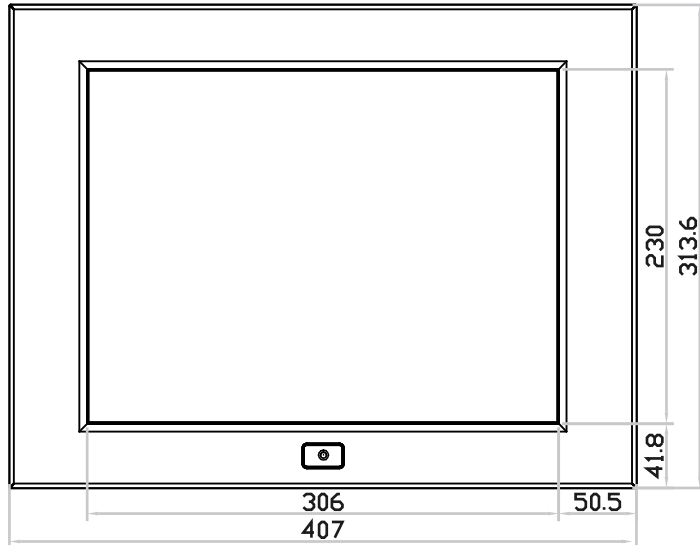

15" professional display chassis drawing

6mm aluminum front bezel

Model : AP-15 / HAP-15

unit : mm

Front View

Left-side View

Rear View

Bottom View

15" professional display chassis drawing

6mm aluminum front bezel with NEMA 4 / IP65 front protection

Model : NAP-15 / NHAP-15

unit : mm

Front View

Left-side View

Rear View

Bottom View

15" professional display chassis drawing

Universal open frame

Model : OP-15 / HOP-15

unit : mm

Front View

Left-side View

Rear View

Bottom View

15" professional display chassis drawing

Aluminum front cover

Model : DP-15 / HDP-15

unit : mm

Front View

Left-side View

Rear View

Bottom View