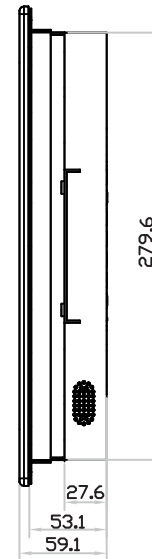

15" professional display chassis drawing

6mm aluminum front bezel

Model : AP-15 / HAP-15

unit : mm

Front View

Left-side View

Rear View

Bottom View

15" professional display chassis drawing

6mm aluminum front bezel with NEMA 4 / IP65 front protection

Model : NAP-15 / NHAP-15

unit : mm

Front View

Left-side View

Rear View

Bottom View

15" professional display chassis drawing

Universal open frame

Model : OP-15 / HOP-15

unit : mm

Front View

Left-side View

Rear View

Bottom View

15" professional display chassis drawing

Aluminum front cover

Model : DP-15 / HDP-15

unit : mm

Front View

Left-side View

Rear View

Bottom View