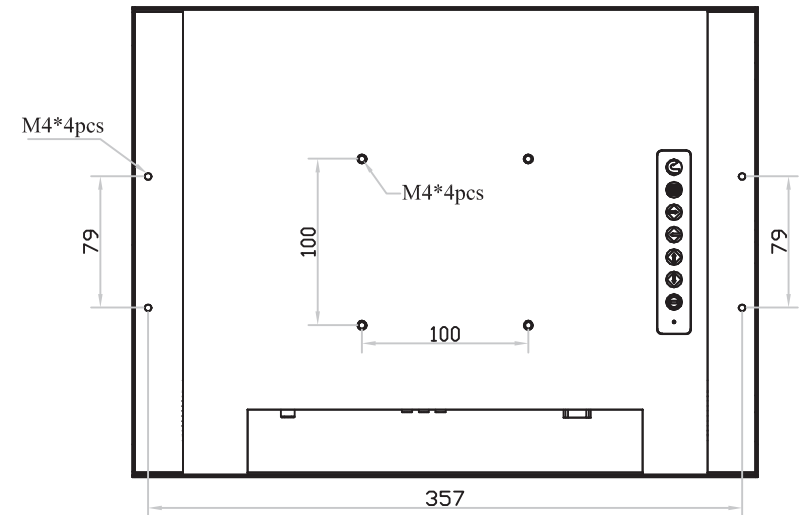

15" professional display chassis drawing

Universal open frame

Model : OP-15 / HOP-15

unit : mm

Front View

Left-side View

Rear View

Bottom View

15" professional display chassis drawing

Aluminum front cover

Model : DP-15 / HDP-15

unit : mm

Front View

Left-side View

Rear View

Bottom View