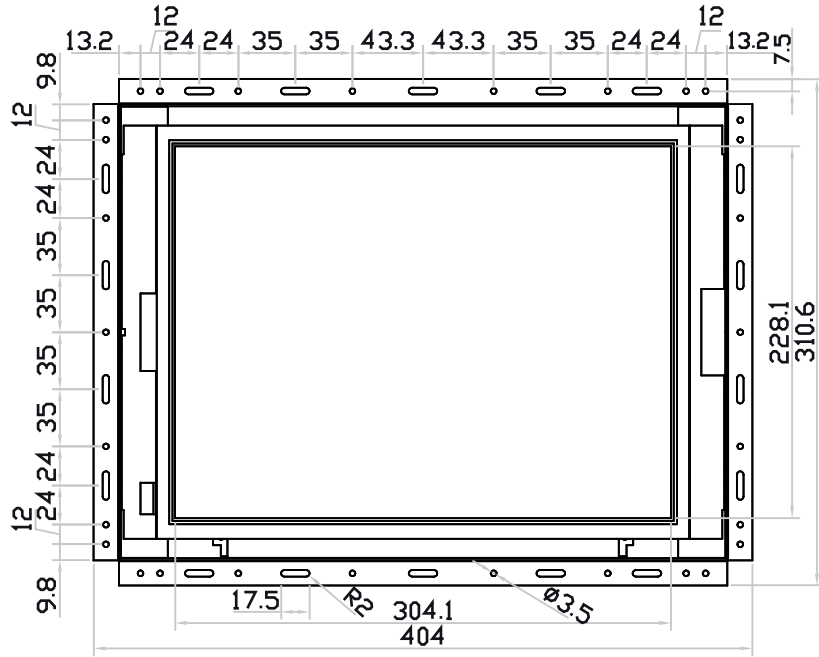

15" professional display chassis drawing

Universal open frame

Model : OP-15 / HOP-15

unit : mm

Front View

Left-side View

Rear View

Bottom View

15" professional display chassis drawing

Aluminum front cover

Model : DP-15 / HDP-15

unit : mm

Front View

Left-side View

Rear View

Bottom View