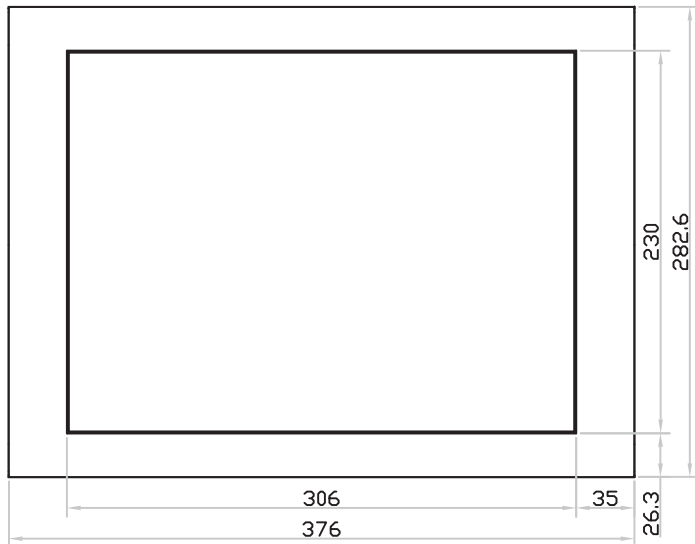

15" professional display chassis drawing

Aluminum front cover

Model : DP-15 / HDP-15

unit : mm

Front View

Left-side View

Rear View

Bottom View