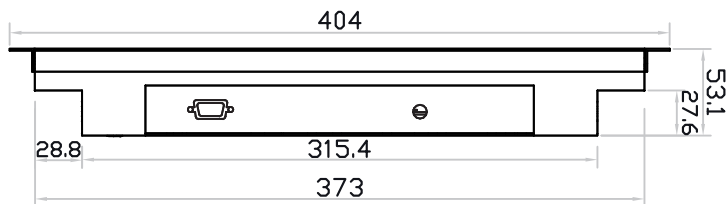

15" professional display chassis drawing

Universal open frame

Model : OP-15 / HOP-15

unit : mm

Front View

Left-side View

Rear View

Bottom View

15" professional display chassis drawing

Aluminum front cover

Model : DP-15 / HDP-15

unit : mm

Front View

Left-side View

Rear View

Bottom View