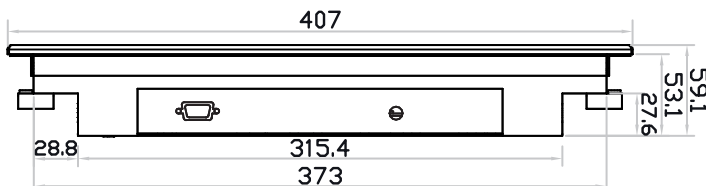

15" professional display chassis drawing

6mm aluminum front bezel

Model : AP-15 / HAP-15

unit : mm

Front View

Left-side View

Rear View

Bottom View

15" professional display chassis drawing

6mm aluminum front bezel with NEMA 4 / IP65 front protection

Model : NAP-15 / NHAP-15

unit : mm

Front View

Left-side View

Rear View

Bottom View

15" professional display chassis drawing

Universal open frame

Model : OP-15 / HOP-15

unit : mm

Front View

Left-side View

Rear View

Bottom View

15" professional display chassis drawing

Aluminum front cover

Model : DP-15 / HDP-15

unit : mm

Front View

Left-side View

Rear View

Bottom View