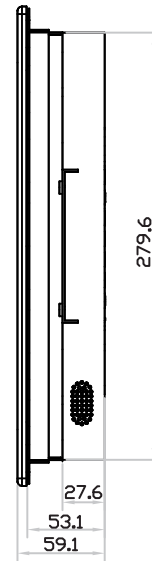

15" professional display chassis drawing

6mm aluminum front bezel

Model : AP-15 / HAP-15

unit : mm

Front View

Left-side View

Rear View

Bottom View

15" professional display chassis drawing

6mm aluminum front bezel with NEMA 4 / IP65 front protection

Model : NAP-15 / NHAP-15

unit : mm

Front View

Left-side View

Rear View

Bottom View

15" professional display chassis drawing

Universal open frame

Model : OP-15 / HOP-15

unit : mm

Front View

Left-side View

Rear View

Bottom View

15" professional display chassis drawing

Aluminum front cover

Model : DP-15 / HDP-15

unit : mm

Front View

Left-side View

Rear View

Bottom View