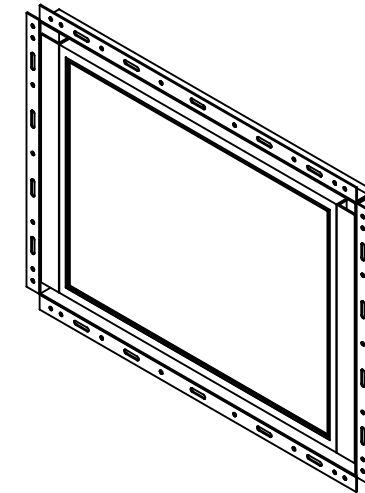

15" professional display chassis drawing

Universal open frame

Model : OP-15 / HOP-15

unit : mm

Front View

Left-side View

Rear View

Bottom View