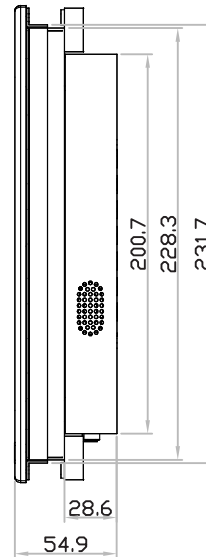

Left-side View