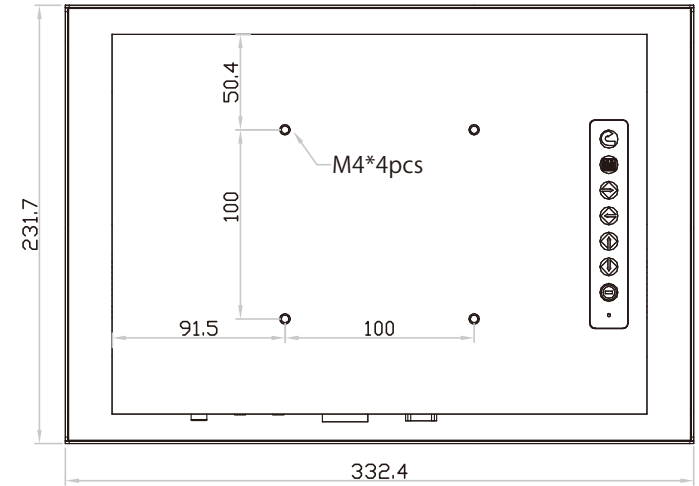

FHD 13" professional display chassis drawing

Aluminum front cover

Model : DP-F13 / HDP-F13

unit : mm

Rear View