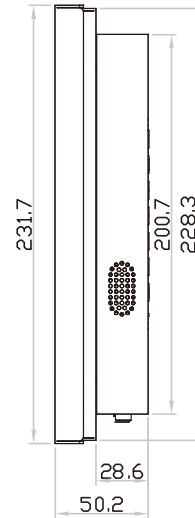

Left-side View