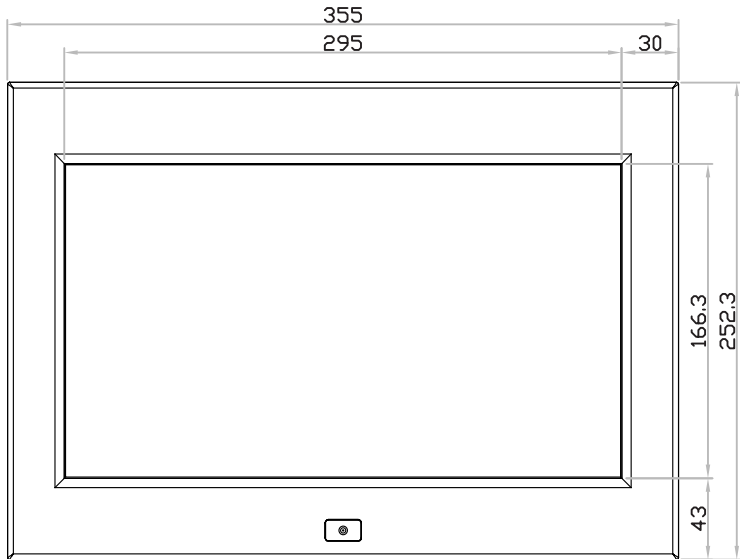

FHD 13" professional display chassis drawing

6mm aluminum front bezel with NEMA 4 / IP65 front protection

Model : NAP-F13 / NHAP-F13

unit : mm

Front View