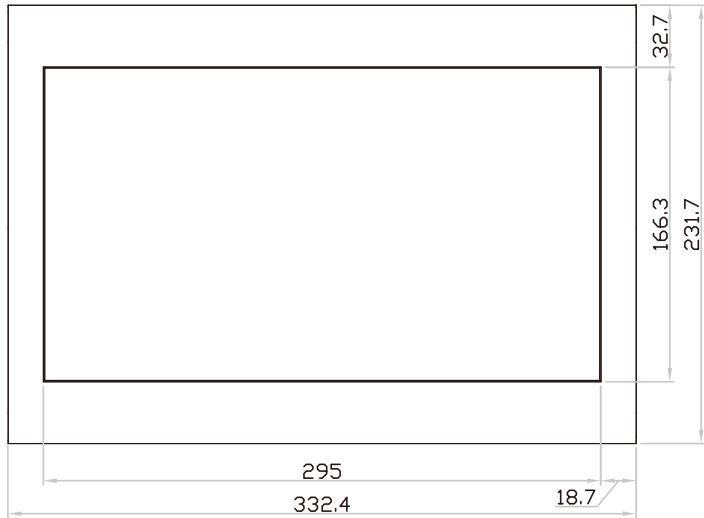

FHD 13" professional display chassis drawing

Aluminum front cover

Model : DP-F13 / HDP-F13

unit : mm

Front View