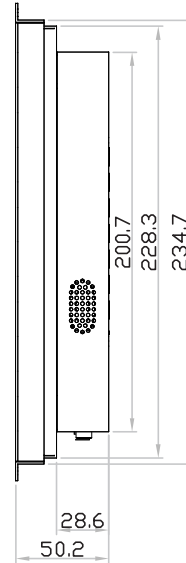

### Bottom View

# FHD 13" professional display chassis drawing

Universal open frame

Model : OP-F13 / HOP-F13

unit : mm

### Front View

### Left-side View