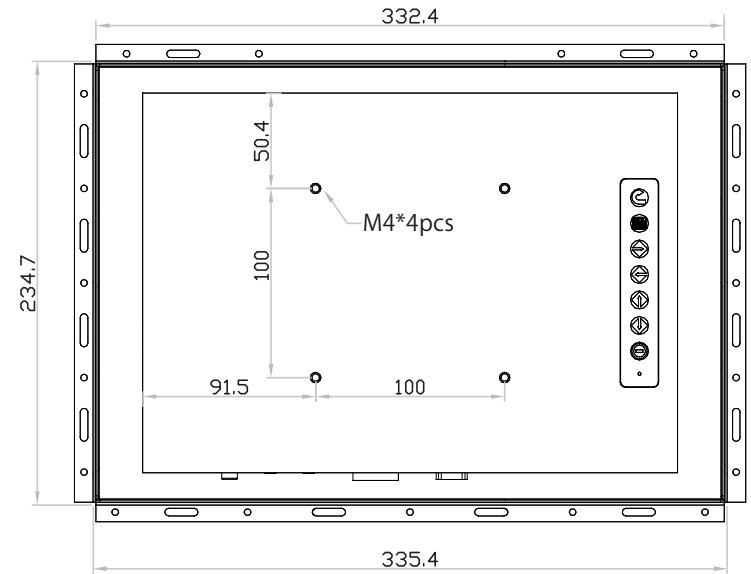

FHD 13" professional display chassis drawing

Universal open frame

Model : OP-F13 / HOP-F13

unit : mm

Left-side View

Rear View