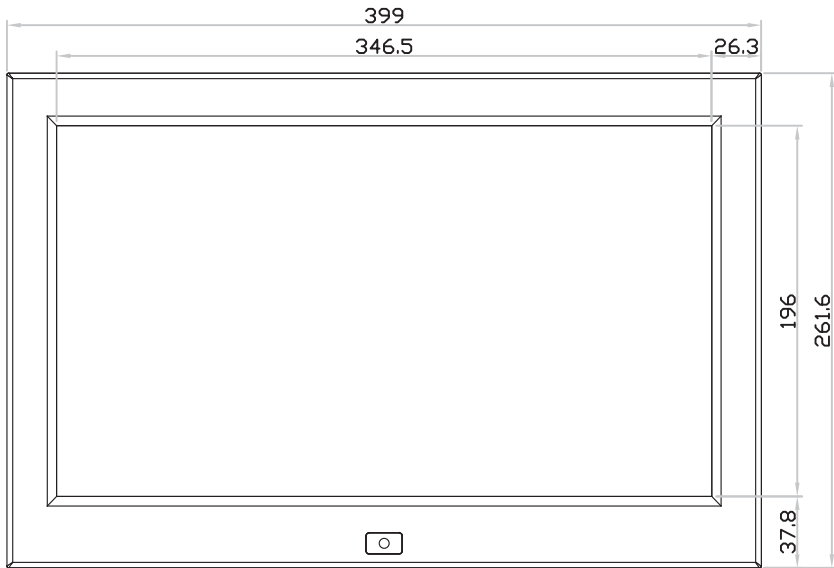

4K 15" professional display chassis drawing

6mm aluminum front bezel

Model : AP-K15 / HAP-K15

unit : mm

Front View

Left-side View

Rear View

Bottom View

4K 15" professional display chassis drawing

6mm aluminum front bezel with NEMA 4 / IP65 front protection

Model : NAP-K15 / NHAP-K15

unit : mm

Front View

Left-side View

Rear View

Bottom View

4K 15" professional display chassis drawing

Universal open frame

Model : OP-K15 / HOP-K15

unit : mm

Front View

Left-side View

Rear View

Bottom View

4K 15" professional display chassis drawing

Aluminum front cover

Model : DP-K15 / HDP-K15

unit : mm

Front View

Left-side View

Rear View

Bottom View