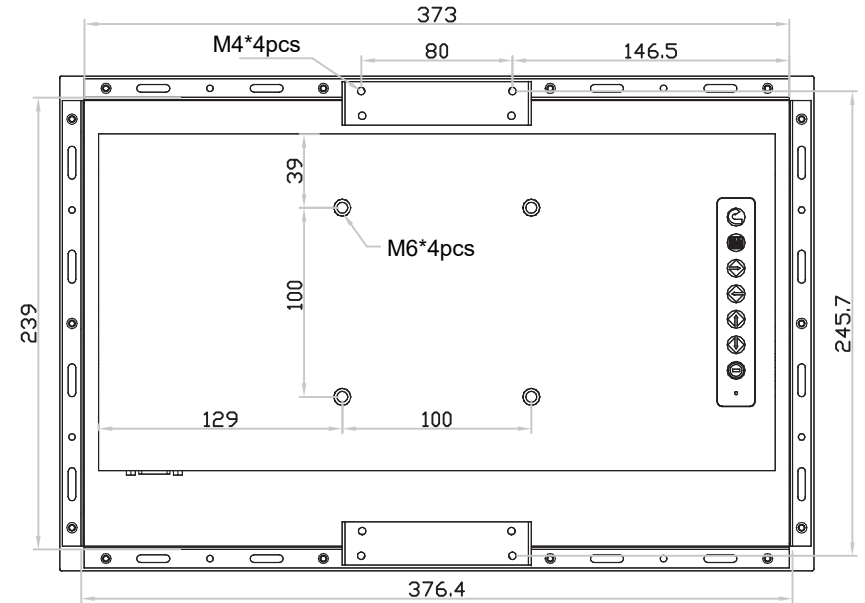

4K 15" professional display chassis drawing

6mm aluminum front bezel

Model : AP-K15 / HAP-K15

unit : mm

Front View

Left-side View

Rear View

Bottom View

4K 15" professional display chassis drawing

6mm aluminum front bezel with NEMA 4 / IP65 front protection

Model : NAP-K15 / NHAP-K15

unit : mm

Front View

Left-side View

Rear View

Bottom View

4K 15" professional display chassis drawing

Universal open frame

Model : OP-K15 / HOP-K15

unit : mm

Front View

Left-side View

Rear View

Bottom View

4K 15" professional display chassis drawing

Aluminum front cover

Model : DP-K15 / HDP-K15

unit : mm

Front View

Left-side View

Rear View

Bottom View