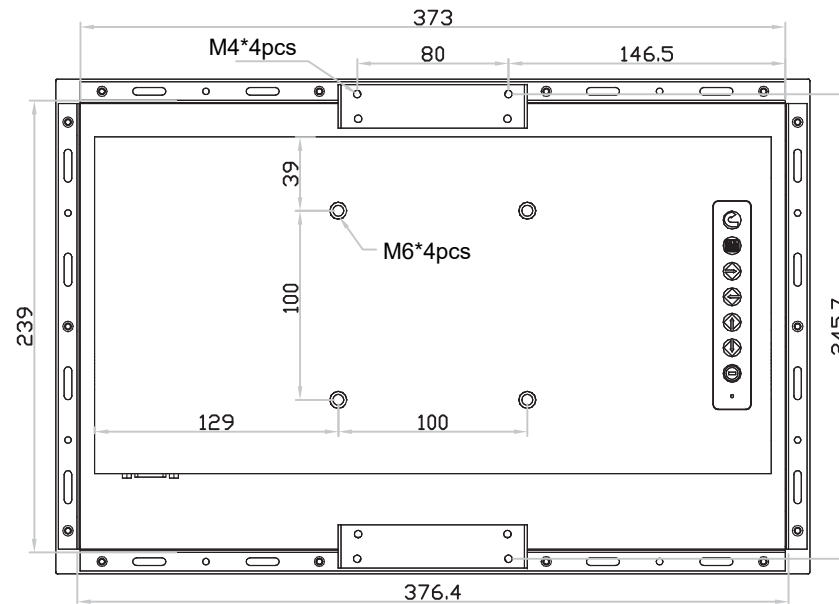

4K 15" professional display chassis drawing

6mm aluminum front bezel

Model : AP-K15 / HAP-K15

unit : mm

Front View

Left-side View

Rear View

Bottom View

4K 15" professional display chassis drawing

6mm aluminum front bezel with NEMA 4 / IP65 front protection

Model : NAP-K15 / NHAP-K15

unit : mm

Front View

Left-side View

Rear View

Bottom View

4K 15" professional display chassis drawing

Universal open frame

Model : OP-K15 / HOP-K15

unit : mm

Front View

Left-side View

Rear View

Bottom View

4K 15" professional display chassis drawing

Aluminum front cover

Model : DP-K15 / HDP-K15

unit : mm

Front View

Left-side View

Rear View

Bottom View