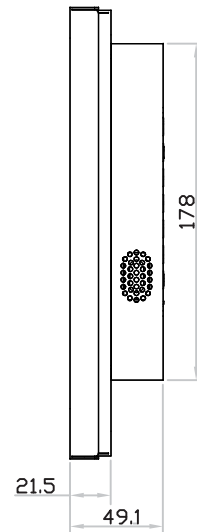

4K 15" professional display chassis drawing

6mm aluminum front bezel

Model : AP-K15 / HAP-K15

unit : mm

Front View

Left-side View

Rear View

Bottom View

4K 15" professional display chassis drawing

6mm aluminum front bezel with NEMA 4 / IP65 front protection

Model : NAP-K15 / NHAP-K15

unit : mm

Front View

Left-side View

Rear View

Bottom View

4K 15" professional display chassis drawing

Universal open frame

Model : OP-K15 / HOP-K15

unit : mm

Front View

Left-side View

Rear View

Bottom View

4K 15" professional display chassis drawing

Aluminum front cover

Model : DP-K15 / HDP-K15

unit : mm

Front View

Left-side View

Rear View

Bottom View