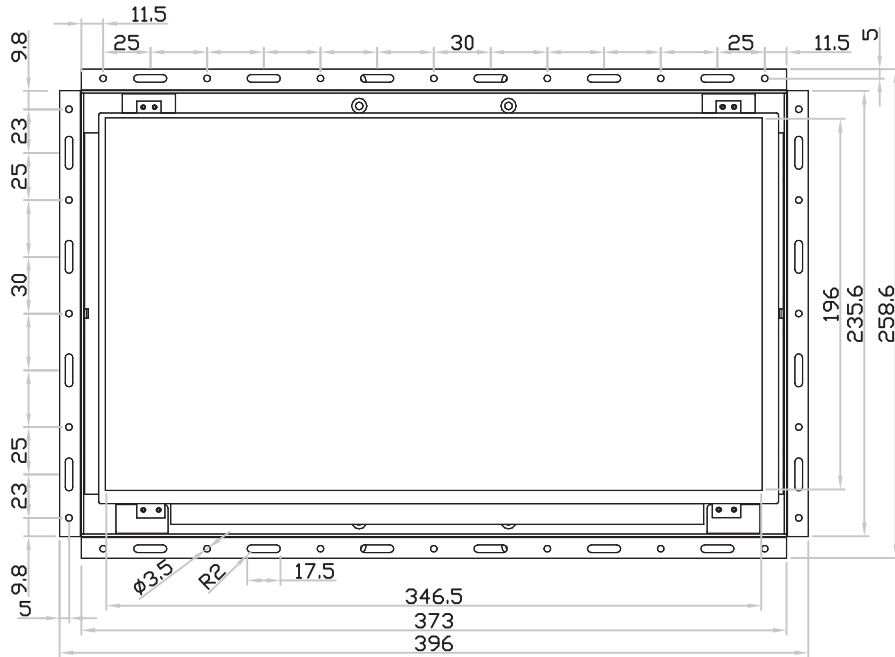

4K 15" professional display chassis drawing

Universal open frame

Model : OP-K15 / HOP-K15

unit : mm

Front View

Left-side View

Rear View

Bottom View

4K 15" professional display chassis drawing

Aluminum front cover

Model : DP-K15 / HDP-K15

unit : mm

Front View

Left-side View

Rear View

Bottom View