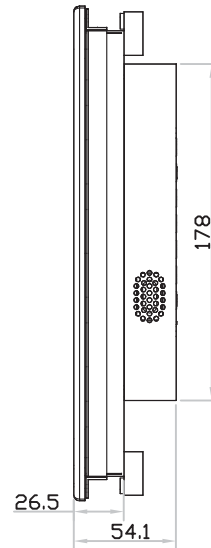

4K 15" professional display chassis drawing

6mm aluminum front bezel

Model : AP-K15 / HAP-K15

unit : mm

Front View

Left-side View

Rear View

Bottom View

4K 15" professional display chassis drawing

6mm aluminum front bezel with NEMA 4 / IP65 front protection

Model : NAP-K15 / NHAP-K15

unit : mm

Front View

Left-side View

Rear View

Bottom View

4K 15" professional display chassis drawing

Universal open frame

Model : OP-K15 / HOP-K15

unit : mm

Front View

Left-side View

Rear View

Bottom View

4K 15" professional display chassis drawing

Aluminum front cover

Model : DP-K15 / HDP-K15

unit : mm

Front View

Left-side View

Rear View

Bottom View