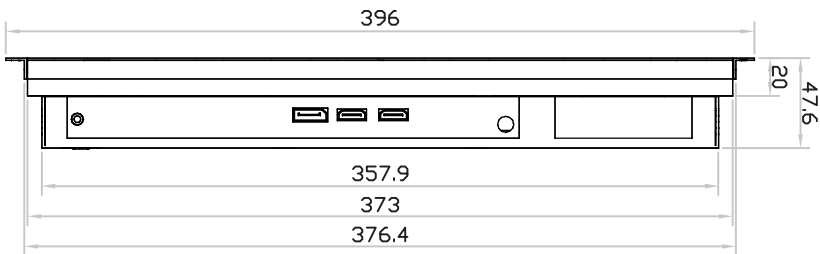

4K 15" professional display chassis drawing

Universal open frame

Model : OP-K15 / HOP-K15

unit : mm

Front View

Left-side View

Rear View

Bottom View

4K 15" professional display chassis drawing

Aluminum front cover

Model : DP-K15 / HDP-K15

unit : mm

Front View

Left-side View

Rear View

Bottom View