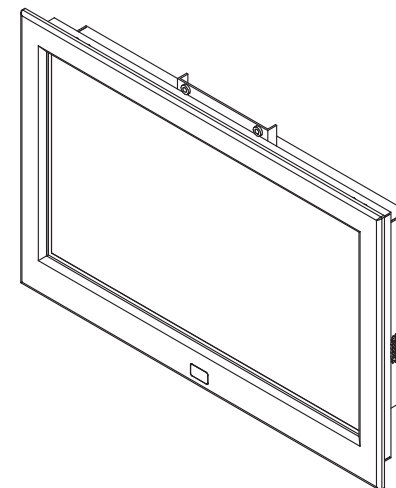

4K 15" professional display chassis drawing

6mm aluminum front bezel with NEMA 4 / IP65 front protection

Model : NAP-K15 / NHAP-K15

unit : mm

Front View

Left-side View

Rear View

Bottom View

4K 15" professional display chassis drawing

Universal open frame

Model : OP-K15 / HOP-K15

unit : mm

Front View

Left-side View

Rear View

Bottom View

4K 15" professional display chassis drawing

Aluminum front cover

Model : DP-K15 / HDP-K15

unit : mm

Front View

Left-side View

Rear View

Bottom View