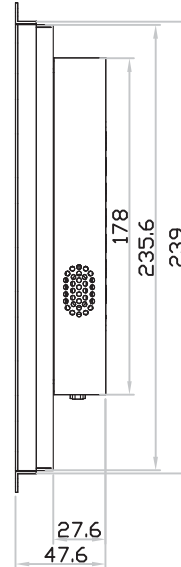

4K 15" professional display chassis drawing

6mm aluminum front bezel

Model : AP-K15 / HAP-K15

unit : mm

Front View

Left-side View

Rear View

Bottom View

4K 15" professional display chassis drawing

6mm aluminum front bezel with NEMA 4 / IP65 front protection

Model : NAP-K15 / NHAP-K15

unit : mm

Front View

Left-side View

Rear View

Bottom View

4K 15" professional display chassis drawing

Universal open frame

Model : OP-K15 / HOP-K15

unit : mm

Front View

Left-side View

Rear View

Bottom View

4K 15" professional display chassis drawing

Aluminum front cover

Model : DP-K15 / HDP-K15

unit : mm

Front View

Left-side View

Rear View

Bottom View