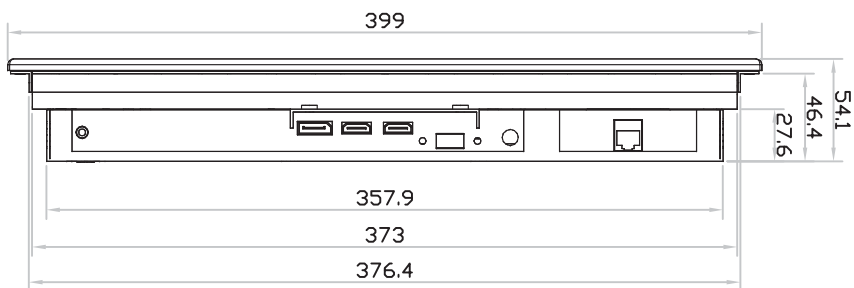

4K 15" professional display chassis drawing

6mm aluminum front bezel

Model : AP-K15 / HAP-K15

unit : mm

Front View

Left-side View

Rear View

Bottom View

4K 15" professional display chassis drawing

6mm aluminum front bezel with NEMA 4 / IP65 front protection

Model : NAP-K15 / NHAP-K15

unit : mm

Front View

Left-side View

Rear View

Bottom View

4K 15" professional display chassis drawing

Universal open frame

Model : OP-K15 / HOP-K15

unit : mm

Front View

Left-side View

Rear View

Bottom View

4K 15" professional display chassis drawing

Aluminum front cover

Model : DP-K15 / HDP-K15

unit : mm

Front View

Left-side View

Rear View

Bottom View