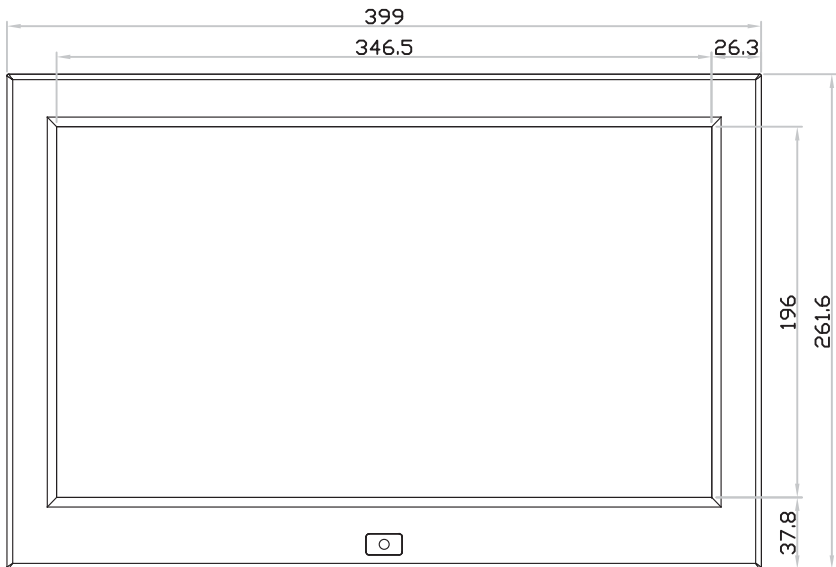

4K 15" professional display chassis drawing

6mm aluminum front bezel

Model : AP-K15 / HAP-K15

unit : mm

Front View

Left-side View

Rear View

Bottom View

4K 15" professional display chassis drawing

6mm aluminum front bezel with NEMA 4 / IP65 front protection

Model : NAP-K15 / NHAP-K15

unit : mm

Front View

Left-side View

Rear View

Bottom View

4K 15" professional display chassis drawing

Universal open frame

Model : OP-K15 / HOP-K15

unit : mm

Front View

Left-side View

Rear View

Bottom View

4K 15" professional display chassis drawing

Aluminum front cover

Model : DP-K15 / HDP-K15

unit : mm

Front View

Left-side View

Rear View

Bottom View