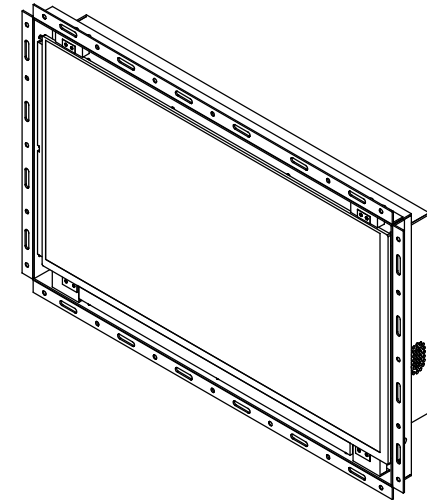

4K 15" professional display chassis drawing

Universal open frame

Model : OP-K15 / HOP-K15

unit : mm

Front View

Left-side View

Rear View

Bottom View

4K 15" professional display chassis drawing

Aluminum front cover

Model : DP-K15 / HDP-K15

unit : mm

Front View

Left-side View

Rear View

Bottom View