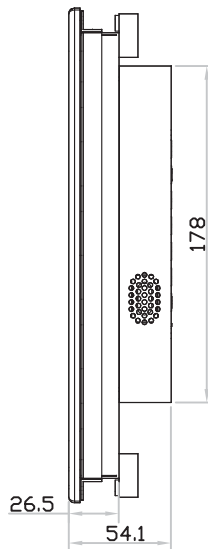

4K 15" professional display chassis drawing

6mm aluminum front bezel

Model : AP-K15 / HAP-K15

unit : mm

Front View

Left-side View

Rear View

Bottom View

4K 15" professional display chassis drawing

6mm aluminum front bezel with NEMA 4 / IP65 front protection

Model : NAP-K15 / NHAP-K15

unit : mm

Front View

Left-side View

Rear View

Bottom View

4K 15" professional display chassis drawing

Universal open frame

Model : OP-K15 / HOP-K15

unit : mm

Front View

Left-side View

Rear View

Bottom View

4K 15" professional display chassis drawing

Aluminum front cover

Model : DP-K15 / HDP-K15

unit : mm

Front View

Left-side View

Rear View

Bottom View