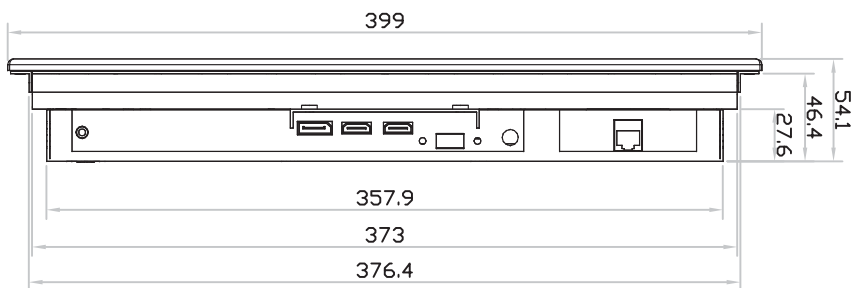

4K 15" professional display chassis drawing

6mm aluminum front bezel

Model : AP-K15 / HAP-K15

unit : mm

Front View

Left-side View

Rear View

Bottom View

4K 15" professional display chassis drawing

6mm aluminum front bezel with NEMA 4 / IP65 front protection

Model : NAP-K15 / NHAP-K15

unit : mm

Front View

Left-side View

Rear View

Bottom View

4K 15" professional display chassis drawing

Universal open frame

Model : OP-K15 / HOP-K15

unit : mm

Front View

Left-side View

Rear View

Bottom View

4K 15" professional display chassis drawing

Aluminum front cover

Model : DP-K15 / HDP-K15

unit : mm

Front View

Left-side View

Rear View

Bottom View