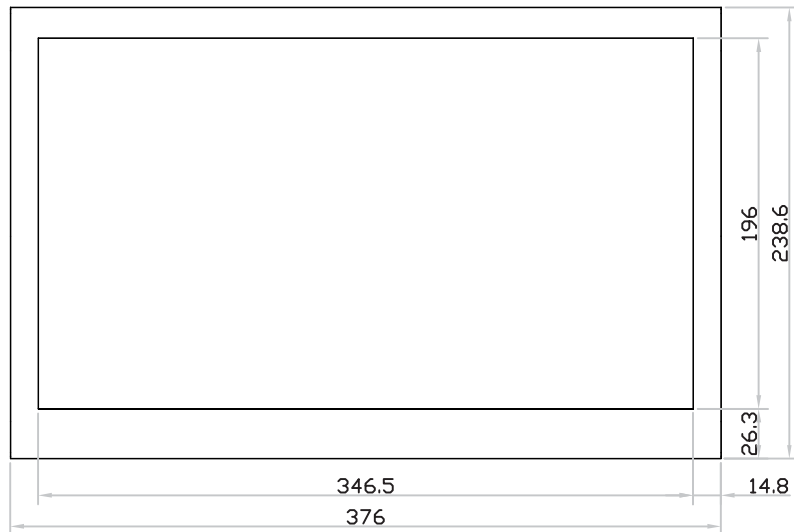

4K 15" professional display chassis drawing

Aluminum front cover

Model : DP-K15 / HDP-K15

unit : mm

Front View