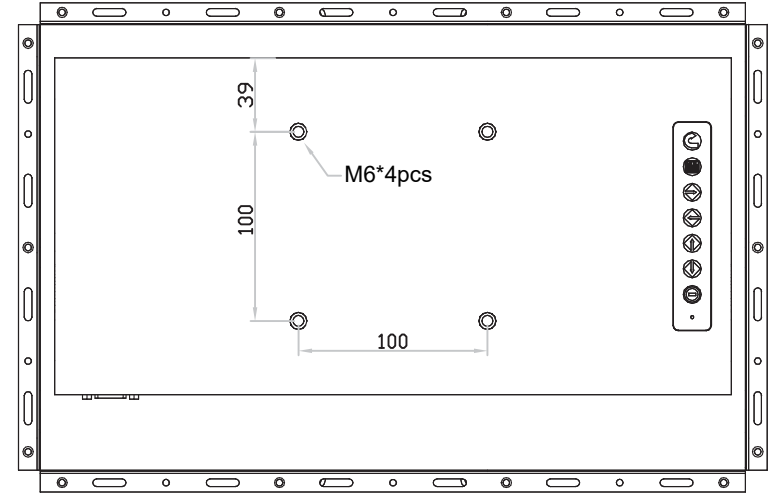

4K 15" professional display chassis drawing

Universal open frame

Model : OP-K15 / HOP-K15

unit : mm

Front View

Left-side View

Rear View

Bottom View

4K 15" professional display chassis drawing

Aluminum front cover

Model : DP-K15 / HDP-K15

unit : mm

Front View

Left-side View

Rear View

Bottom View