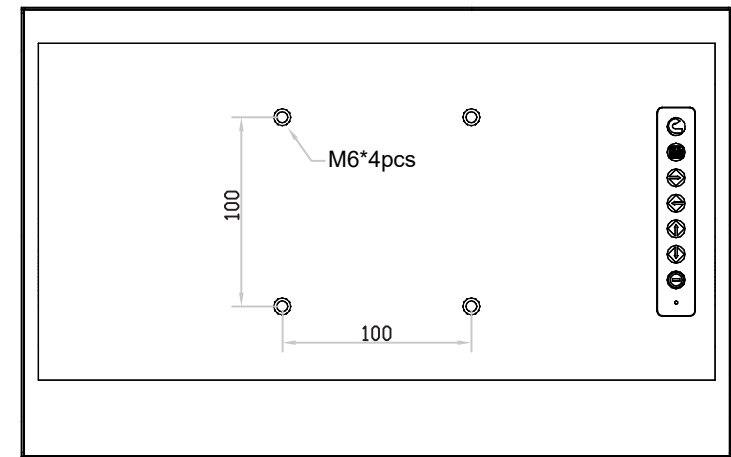

4K 15" professional display chassis drawing

Aluminum front cover

Model : DP-K15 / HDP-K15

unit : mm

Front View

Left-side View

Rear View

Bottom View