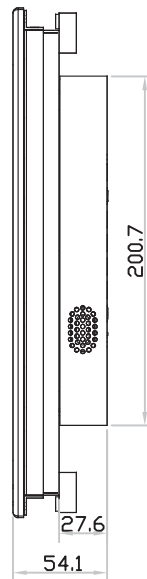

4K 17" professional display chassis drawing

6mm aluminum front bezel

Model : AP-K17 / HAP-K17

unit : mm

Front View

Left-side View

Rear View

Bottom View

4K 17" professional display chassis drawing

6mm aluminum front bezel with NEMA 4 / IP65 front protection

Model : NAP-K17 / NHAP-K17

unit : mm

Front View

Left-side View

Rear View

Bottom View

4K 17" professional display chassis drawing

Universal open frame

Model : OP-K17 / HOP-K17

unit : mm

Front View

Left-side View

Rear View

Bottom View

4K 17" professional display chassis drawing

Aluminum front cover

Model : DP-K17 / HDP-K17

unit : mm

Front View

Left-side View

Rear View

Bottom View