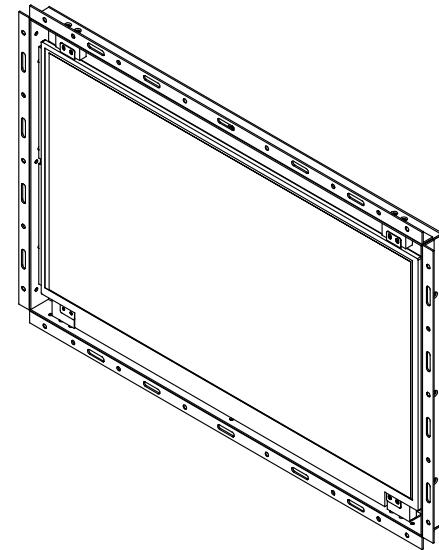

4K 17" professional display chassis drawing

Universal open frame

Model : OP-K17 / HOP-K17

unit : mm

Front View

Left-side View

Rear View

Bottom View

4K 17" professional display chassis drawing

Aluminum front cover

Model : DP-K17 / HDP-K17

unit : mm

Front View

Left-side View

Rear View

Bottom View