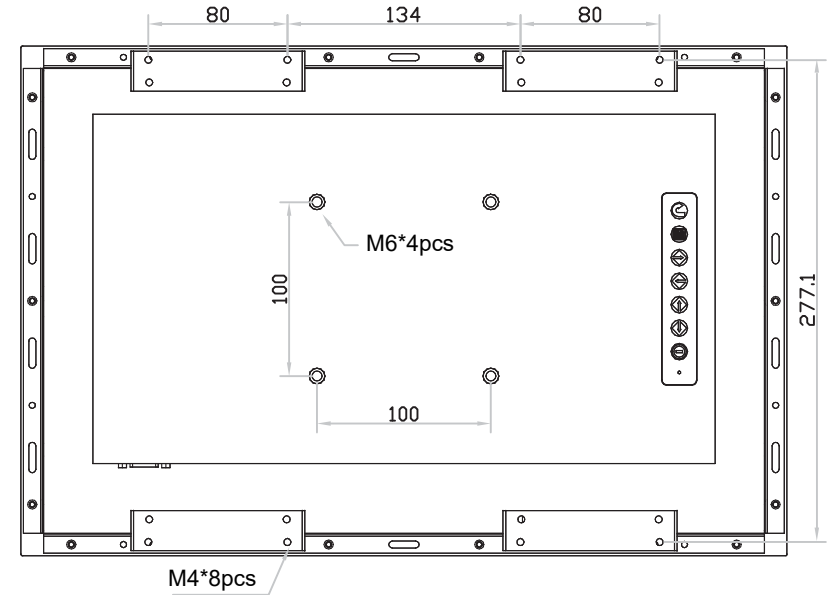

4K 17" professional display chassis drawing

6mm aluminum front bezel

Model : AP-K17 / HAP-K17

unit : mm

Front View

Left-side View

Rear View

Bottom View

4K 17" professional display chassis drawing

6mm aluminum front bezel with NEMA 4 / IP65 front protection

Model : NAP-K17 / NHAP-K17

unit : mm

Front View

Left-side View

Rear View

Bottom View

4K 17" professional display chassis drawing

Universal open frame

Model : OP-K17 / HOP-K17

unit : mm

Front View

Left-side View

Rear View

Bottom View

4K 17" professional display chassis drawing

Aluminum front cover

Model : DP-K17 / HDP-K17

unit : mm

Front View

Left-side View

Rear View

Bottom View