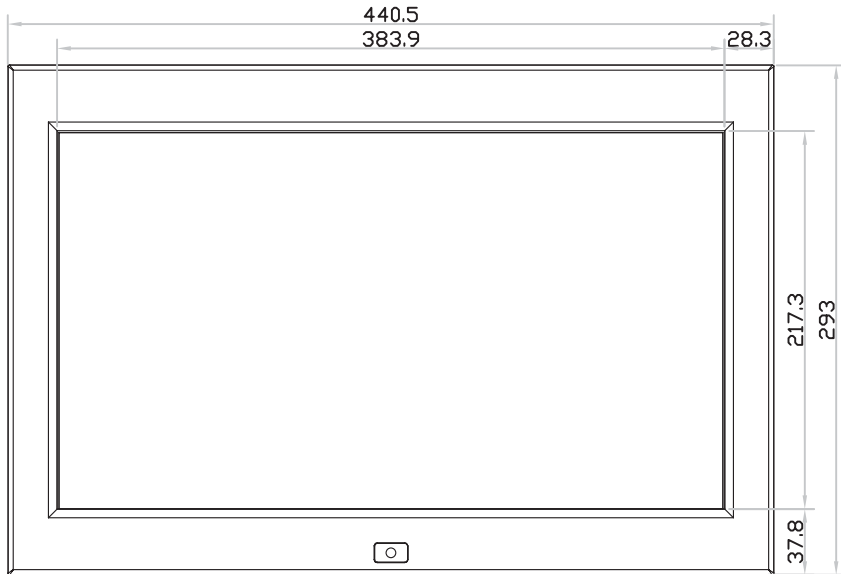

4K 17" professional display chassis drawing

6mm aluminum front bezel

Model : AP-K17 / HAP-K17

unit : mm

Front View

Left-side View

Rear View

Bottom View

4K 17" professional display chassis drawing

6mm aluminum front bezel with NEMA 4 / IP65 front protection

Model : NAP-K17 / NHAP-K17

unit : mm

Front View

Left-side View

Rear View

Bottom View

4K 17" professional display chassis drawing

Universal open frame

Model : OP-K17 / HOP-K17

unit : mm

Front View

Left-side View

Rear View

Bottom View

4K 17" professional display chassis drawing

Aluminum front cover

Model : DP-K17 / HDP-K17

unit : mm

Front View

Left-side View

Rear View

Bottom View