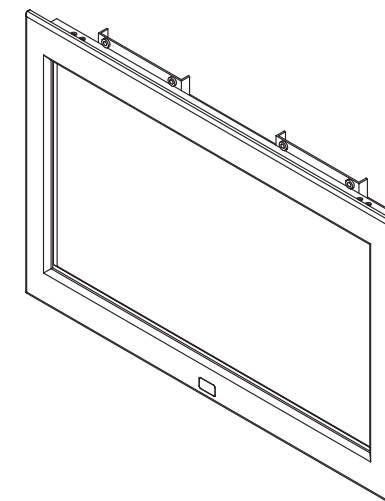

4K 17" professional display chassis drawing

6mm aluminum front bezel with NEMA 4 / IP65 front protection

Model : NAP-K17 / NHAP-K17

unit : mm

Front View

Left-side View

Rear View

Bottom View

4K 17" professional display chassis drawing

Universal open frame

Model : OP-K17 / HOP-K17

unit : mm

Front View

Left-side View

Rear View

Bottom View

4K 17" professional display chassis drawing

Aluminum front cover

Model : DP-K17 / HDP-K17

unit : mm

Front View

Left-side View

Rear View

Bottom View