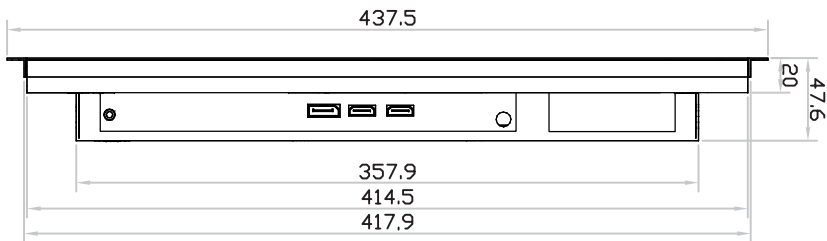

4K 17" professional display chassis drawing

Universal open frame

Model : OP-K17 / HOP-K17

unit : mm

Front View

Left-side View

Rear View

Bottom View

4K 17" professional display chassis drawing

Aluminum front cover

Model : DP-K17 / HDP-K17

unit : mm

Front View

Left-side View

Rear View

Bottom View