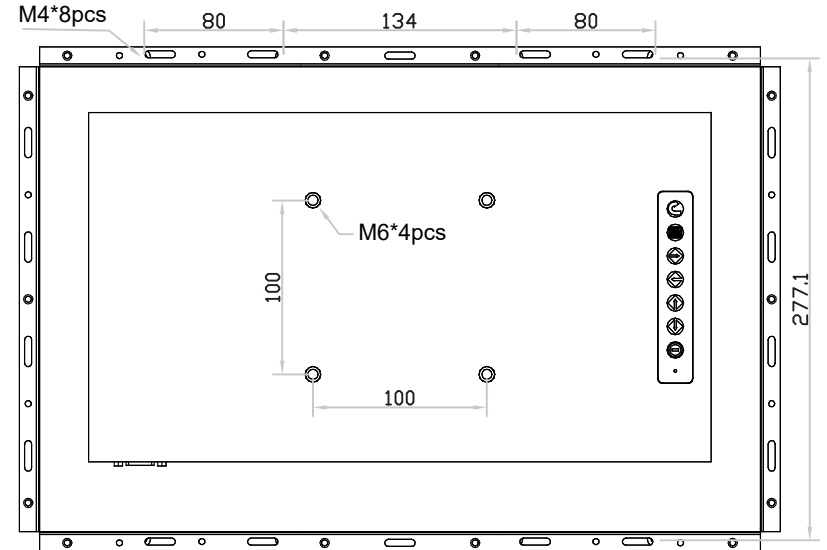

4K 17" professional display chassis drawing

6mm aluminum front bezel with NEMA 4 / IP65 front protection

Model : NAP-K17 / NHAP-K17

unit : mm

Front View

Left-side View

Rear View

Bottom View

4K 17" professional display chassis drawing

Universal open frame

Model : OP-K17 / HOP-K17

unit : mm

Front View

Left-side View

Rear View

Bottom View

4K 17" professional display chassis drawing

Aluminum front cover

Model : DP-K17 / HDP-K17

unit : mm

Front View

Left-side View

Rear View

Bottom View