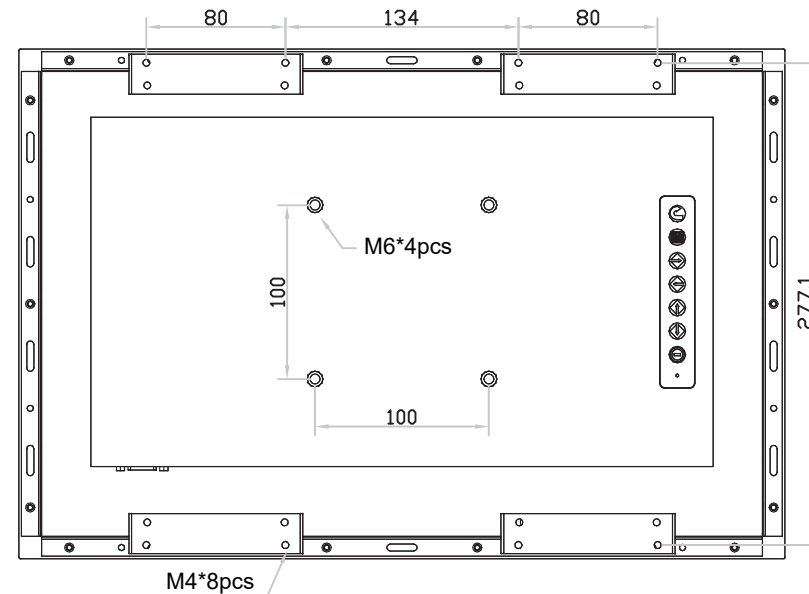

4K 17" professional display chassis drawing

6mm aluminum front bezel

Model : AP-K17 / HAP-K17

unit : mm

Front View

Left-side View

Rear View

Bottom View

4K 17" professional display chassis drawing

6mm aluminum front bezel with NEMA 4 / IP65 front protection

Model : NAP-K17 / NHAP-K17

unit : mm

Front View

Left-side View

Rear View

Bottom View

4K 17" professional display chassis drawing

Universal open frame

Model : OP-K17 / HOP-K17

unit : mm

Front View

Left-side View

Rear View

Bottom View

4K 17" professional display chassis drawing

Aluminum front cover

Model : DP-K17 / HDP-K17

unit : mm

Front View

Left-side View

Rear View

Bottom View