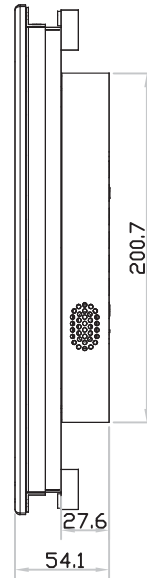

4K 17" professional display chassis drawing

6mm aluminum front bezel

Model : AP-K17 / HAP-K17

unit : mm

Front View

Left-side View

Rear View

Bottom View

4K 17" professional display chassis drawing

6mm aluminum front bezel with NEMA 4 / IP65 front protection

Model : NAP-K17 / NHAP-K17

unit : mm

Front View

Left-side View

Rear View

Bottom View

4K 17" professional display chassis drawing

Universal open frame

Model : OP-K17 / HOP-K17

unit : mm

Front View

Left-side View

Rear View

Bottom View

4K 17" professional display chassis drawing

Aluminum front cover

Model : DP-K17 / HDP-K17

unit : mm

Front View

Left-side View

Rear View

Bottom View