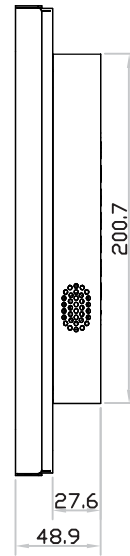

4K 17" professional display chassis drawing

6mm aluminum front bezel

Model : AP-K17 / HAP-K17

unit : mm

Front View

Left-side View

Rear View

Bottom View

4K 17" professional display chassis drawing

6mm aluminum front bezel with NEMA 4 / IP65 front protection

Model : NAP-K17 / NHAP-K17

unit : mm

Front View

Left-side View

Rear View

Bottom View

4K 17" professional display chassis drawing

Universal open frame

Model : OP-K17 / HOP-K17

unit : mm

Front View

Left-side View

Rear View

Bottom View

4K 17" professional display chassis drawing

Aluminum front cover

Model : DP-K17 / HDP-K17

unit : mm

Front View

Left-side View

Rear View

Bottom View