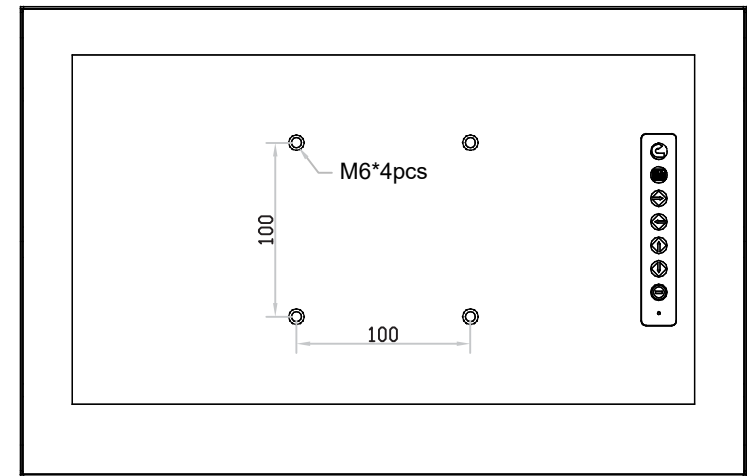

4K 17" professional display chassis drawing

Universal open frame

Model : OP-K17 / HOP-K17

unit : mm

Front View

Left-side View

Rear View

Bottom View

4K 17" professional display chassis drawing

Aluminum front cover

Model : DP-K17 / HDP-K17

unit : mm

Front View

Left-side View

Rear View

Bottom View