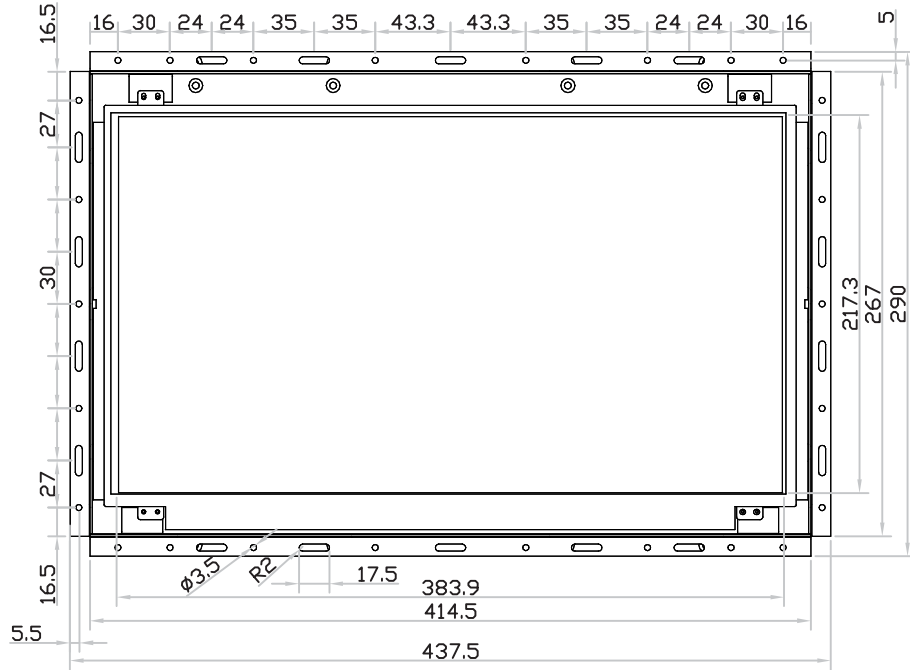

4K 17" professional display chassis drawing

6mm aluminum front bezel with NEMA 4 / IP65 front protection

Model : NAP-K17 / NHAP-K17

unit : mm

Front View

Left-side View

Rear View

Bottom View

4K 17" professional display chassis drawing

Universal open frame

Model : OP-K17 / HOP-K17

unit : mm

Front View

Left-side View

Rear View

Bottom View

4K 17" professional display chassis drawing

Aluminum front cover

Model : DP-K17 / HDP-K17

unit : mm

Front View

Left-side View

Rear View

Bottom View