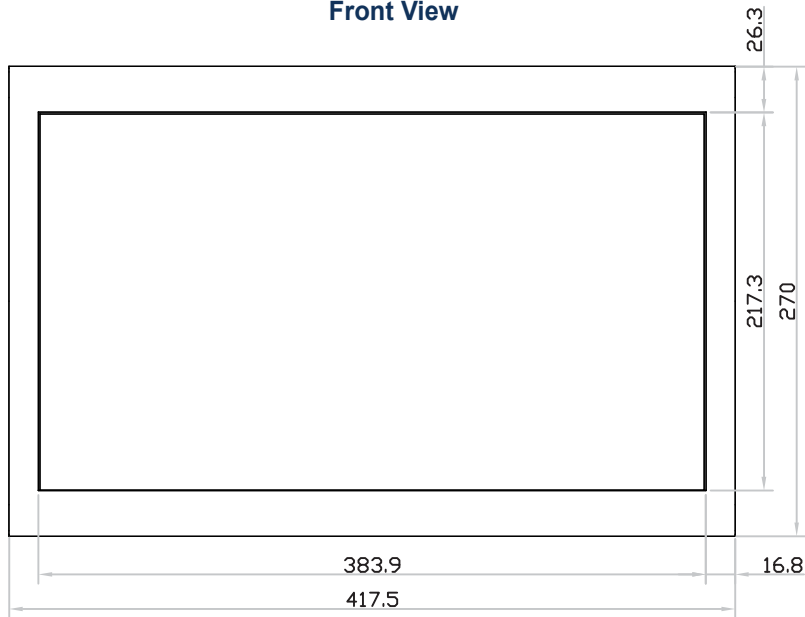

4K 17" professional display chassis drawing

Universal open frame

Model : OP-K17 / HOP-K17

unit : mm

Front View

Left-side View

Rear View

Bottom View

4K 17" professional display chassis drawing

Aluminum front cover

Model : DP-K17 / HDP-K17

unit : mm

Front View

Left-side View

Rear View

Bottom View