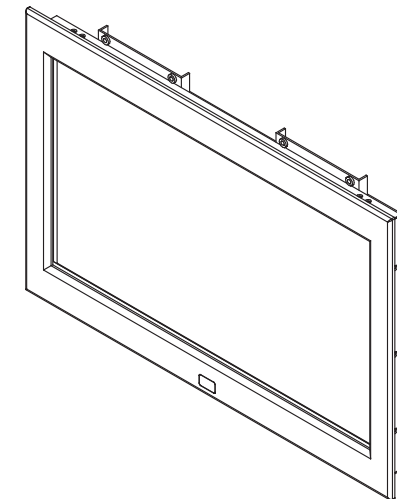

4K 17" professional display chassis drawing

6mm aluminum front bezel

Model : AP-K17 / HAP-K17

unit : mm

Front View

Left-side View

Rear View

Bottom View

4K 17" professional display chassis drawing

6mm aluminum front bezel with NEMA 4 / IP65 front protection

Model : NAP-K17 / NHAP-K17

unit : mm

Front View

Left-side View

Rear View

Bottom View

4K 17" professional display chassis drawing

Universal open frame

Model : OP-K17 / HOP-K17

unit : mm

Front View

Left-side View

Rear View

Bottom View

4K 17" professional display chassis drawing

Aluminum front cover

Model : DP-K17 / HDP-K17

unit : mm

Front View

Left-side View

Rear View

Bottom View