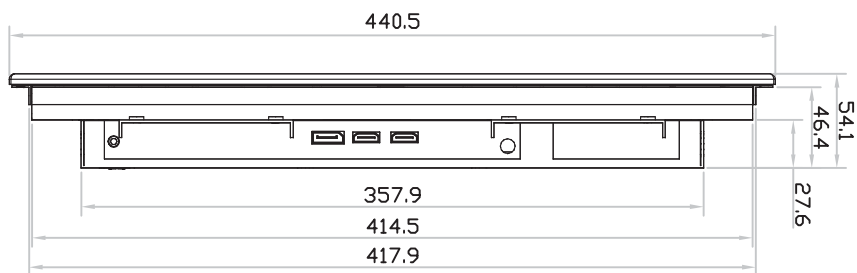

4K 17" professional display chassis drawing

6mm aluminum front bezel with NEMA 4 / IP65 front protection

Model : NAP-K17 / NHAP-K17

unit : mm

Front View

Left-side View

Rear View

Bottom View

4K 17" professional display chassis drawing

Universal open frame

Model : OP-K17 / HOP-K17

unit : mm

Front View

Left-side View

Rear View

Bottom View

4K 17" professional display chassis drawing

Aluminum front cover

Model : DP-K17 / HDP-K17

unit : mm

Front View

Left-side View

Rear View

Bottom View