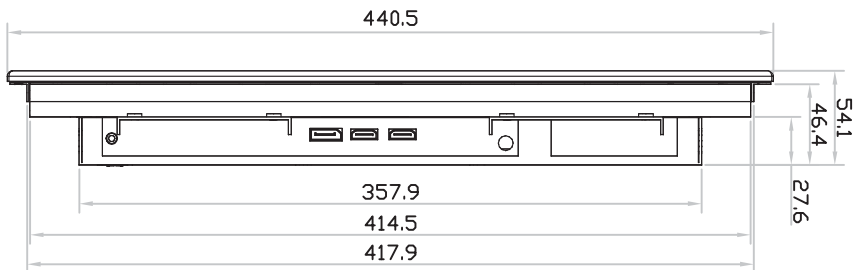

4K 17" professional display chassis drawing

6mm aluminum front bezel

Model : AP-K17 / HAP-K17

unit : mm

Front View

Left-side View

Rear View

Bottom View

4K 17" professional display chassis drawing

6mm aluminum front bezel with NEMA 4 / IP65 front protection

Model : NAP-K17 / NHAP-K17

unit : mm

Front View

Left-side View

Rear View

Bottom View

4K 17" professional display chassis drawing

Universal open frame

Model : OP-K17 / HOP-K17

unit : mm

Front View

Left-side View

Rear View

Bottom View

4K 17" professional display chassis drawing

Aluminum front cover

Model : DP-K17 / HDP-K17

unit : mm

Front View

Left-side View

Rear View

Bottom View