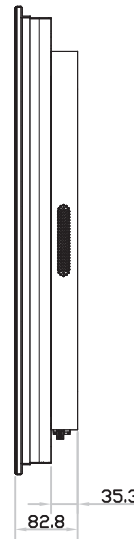

Left-side View