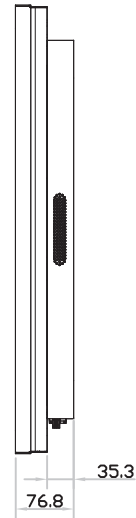

Left-side View