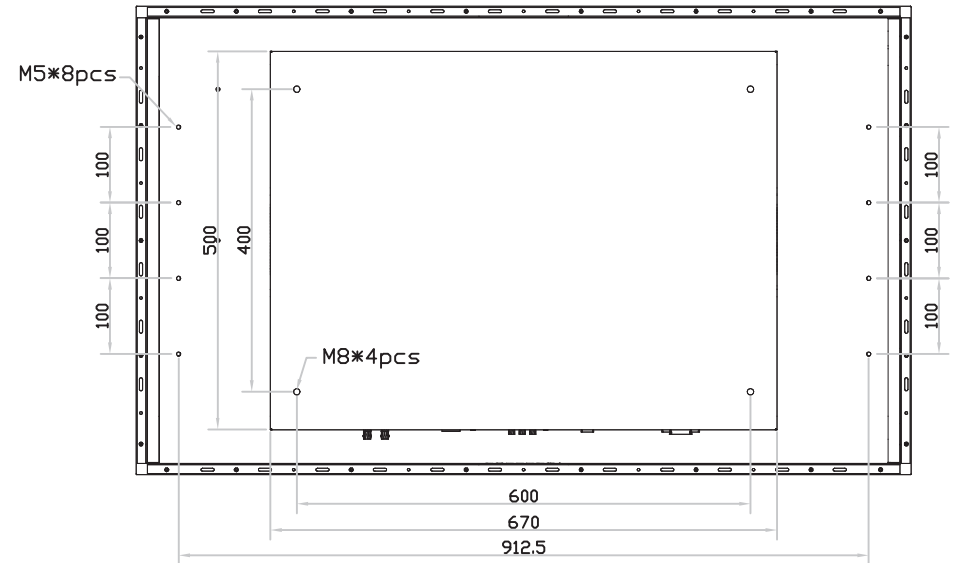

4K 43" professional display chassis drawing

8mm aluminum front bezel

Model : AP-K43 / HAP-K43

unit : mm

Rear View