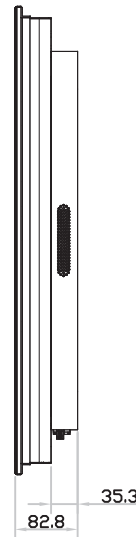

# 4K 43" professional display chassis drawing

8mm aluminum front bezel

Model : AP-K43 / HAP-K43

unit : mm

### Front View

### Left-side View

# 4K 43" professional display chassis drawing