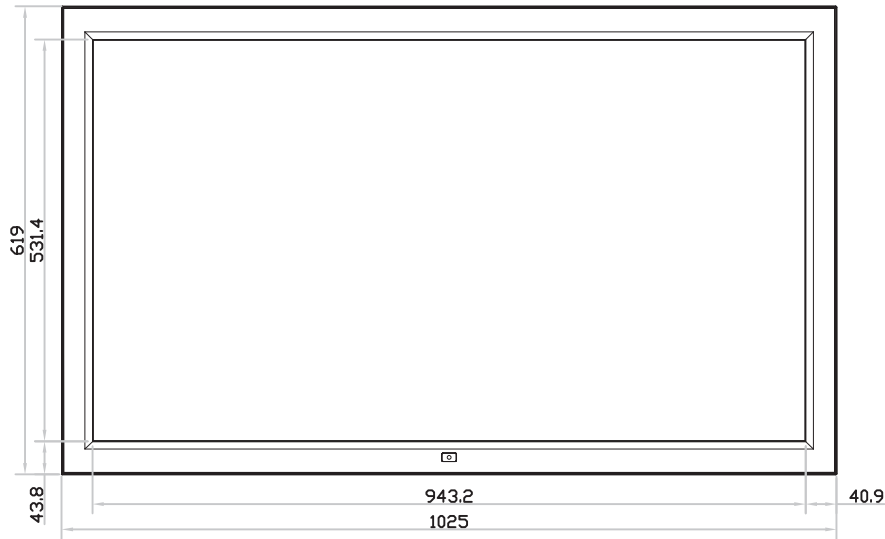

4K 43" professional display chassis drawing

8mm aluminum front bezel with NEMA 4 / IP65 front protection

Model : NAP-K43 / NHAP-K43

unit : mm

Front View