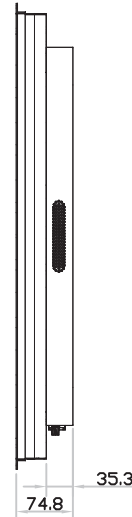

Left-side View