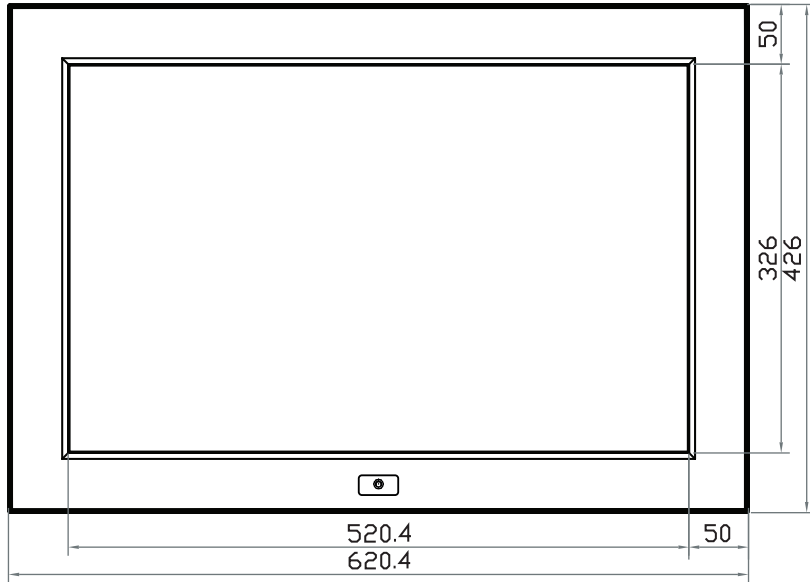

WUXGA 24" professional display chassis drawing

6mm aluminum front bezel

Model : AP-X24

unit : mm

Front View

Left-side View

Rear View

Bottom View

WUXGA 24" professional display chassis drawing

6mm aluminum front bezel with NEMA 4 / IP65 front protection

Model : NAP-X24

unit : mm

Front View

Left-side View

Rear View

Bottom View

Date : 28 Feb 23

Version : V1

Page : 3 of 4

WUXGA 24" professional display chassis drawing

Universal open frame

Model : OP-X24

UltraView

unit : mm

Front View

Left-side View

Rear View

Bottom View

WUXGA 24" professional display chassis drawing

Aluminum front cover

Model : DP-X24

unit : mm