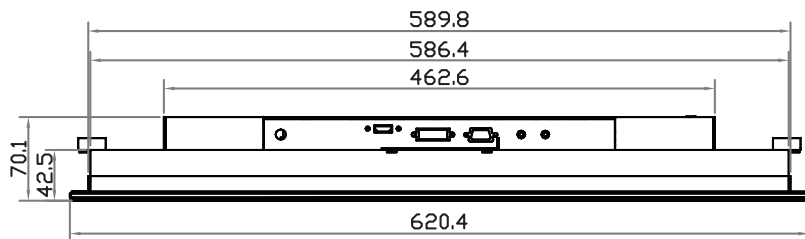

WUXGA 24" professional display chassis drawing

6mm aluminum front bezel

Model : AP-X24

unit : mm

Front View

Left-side View

Rear View

Bottom View

WUXGA 24" professional display chassis drawing

6mm aluminum front bezel with NEMA 4 / IP65 front protection

Model : NAP-X24

unit : mm

Front View

Left-side View

Rear View

Bottom View

Date : 28 Feb 23

Version : V1

Page : 3 of 4

WUXGA 24" professional display chassis drawing

Universal open frame

Model : OP-X24

UltraView

unit : mm

Front View

Left-side View

Rear View

Bottom View

WUXGA 24" professional display chassis drawing

Aluminum front cover

Model : DP-X24

unit : mm