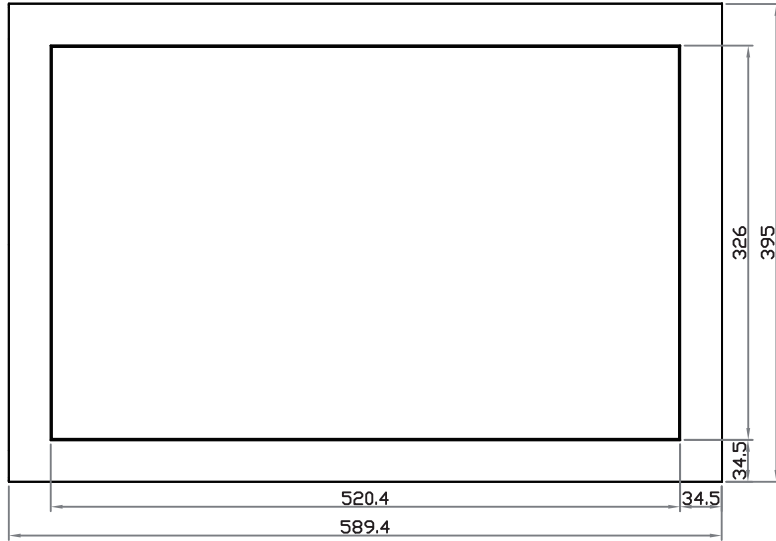

Front View

Left-side View

Rear View

Bottom View

WUXGA 24" professional display chassis drawing

Aluminum front cover

Model : DP-X24

unit : mm

Front View

Left-side View

Rear View

Bottom View