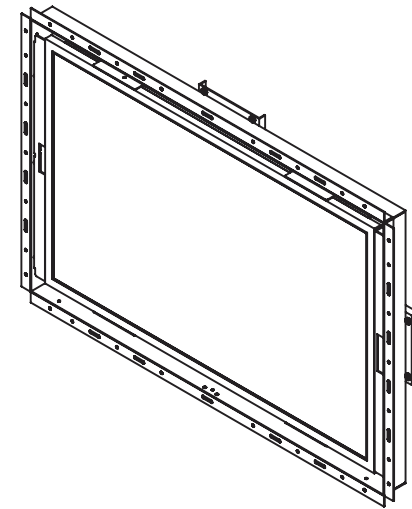

Front View

Left-side View

Rear View

Bottom View

WUXGA 24" professional display chassis drawing

Aluminum front cover

Model : DP-X24

unit : mm

Front View

Left-side View

Rear View

Bottom View