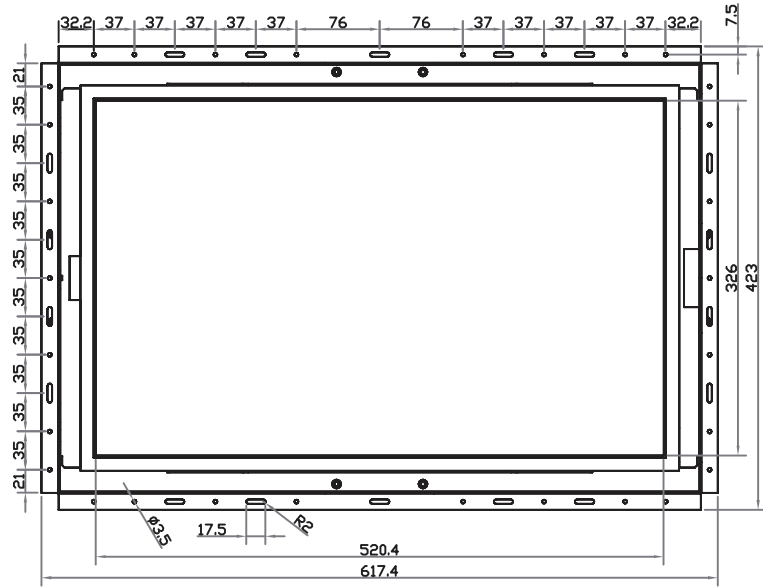

Date : 28 Feb 23

Version : V1

Page : 3 of 4

WUXGA 24" professional display chassis drawing

Universal open frame

Model : OP-X24

UltraView

unit : mm

Front View

Left-side View

Rear View

Bottom View

WUXGA 24" professional display chassis drawing

Aluminum front cover

Model : DP-X24

unit : mm

Front View

Left-side View

Rear View

Bottom View