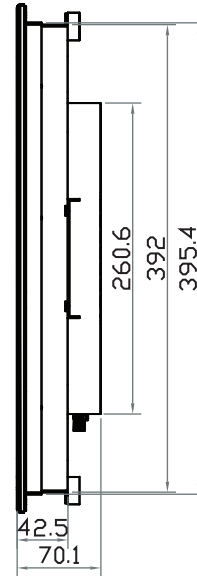

WUXGA 24" professional display chassis drawing

6mm aluminum front bezel

Model : AP-X24

unit : mm

Front View

Left-side View

Rear View

Bottom View

WUXGA 24" professional display chassis drawing

6mm aluminum front bezel with NEMA 4 / IP65 front protection

Model : NAP-X24

unit : mm

Front View

Left-side View

Rear View

Bottom View

Front View

Left-side View

Rear View

Bottom View

WUXGA 24" professional display chassis drawing

Aluminum front cover

Model : DP-X24

unit : mm

Front View

Left-side View

Rear View

Bottom View