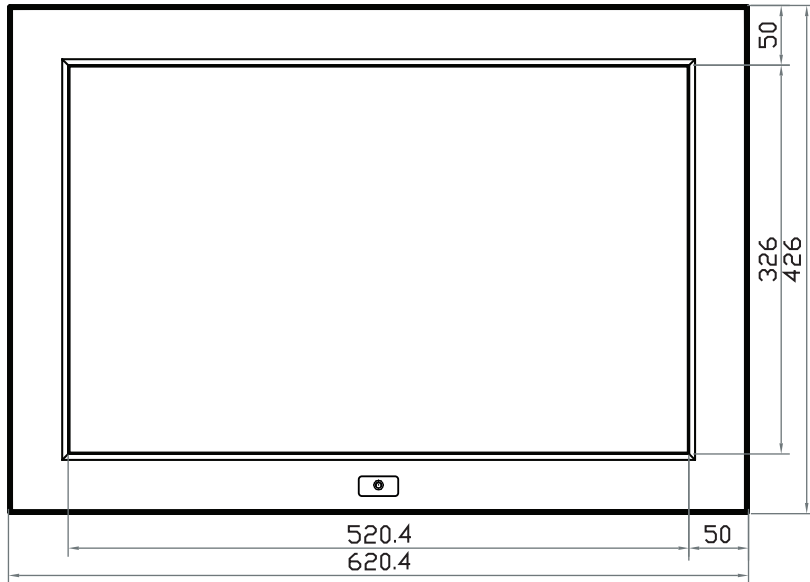

WUXGA 24" professional display chassis drawing

6mm aluminum front bezel

Model : AP-X24

unit : mm

Front View

Left-side View

Rear View

Bottom View

WUXGA 24" professional display chassis drawing

6mm aluminum front bezel with NEMA 4 / IP65 front protection

Model : NAP-X24

unit : mm

Front View

Left-side View

Rear View

Bottom View

Date : 28 Feb 23

Version : V1

Page : 3 of 4

WUXGA 24" professional display chassis drawing

Universal open frame

Model : OP-X24

UltraView

unit : mm

Front View

Left-side View

Rear View

Bottom View

WUXGA 24" professional display chassis drawing

Aluminum front cover

Model : DP-X24

unit : mm