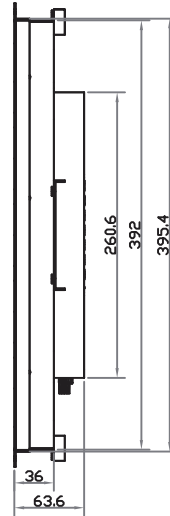

WUXGA 24" professional display chassis drawing

6mm aluminum front bezel

Model : AP-X24

unit : mm

Front View

Left-side View

Rear View

Bottom View

Date : 28 Feb 23

Version : V1

Page : 3 of 4

WUXGA 24" professional display chassis drawing

Universal open frame

Model : OP-X24

UltraView

unit : mm

Front View

Left-side View

Rear View

Bottom View

WUXGA 24" professional display chassis drawing

Aluminum front cover

Model : DP-X24

unit : mm

Front View

Left-side View

Rear View

Bottom View