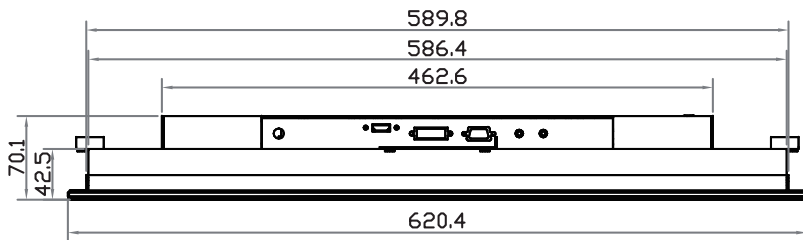

WUXGA 24" professional display chassis drawing

6mm aluminum front bezel with NEMA 4 / IP65 front protection

Model : NAP-X24

unit : mm

Front View

Left-side View

Rear View

Bottom View

Date : 28 Feb 23

Version : V1

Page : 3 of 4

WUXGA 24" professional display chassis drawing

Universal open frame

Model : OP-X24

UltraView

unit : mm

Front View

Left-side View

Rear View

Bottom View

WUXGA 24" professional display chassis drawing

Aluminum front cover

Model : DP-X24

unit : mm

Front View

Left-side View

Rear View

Bottom View