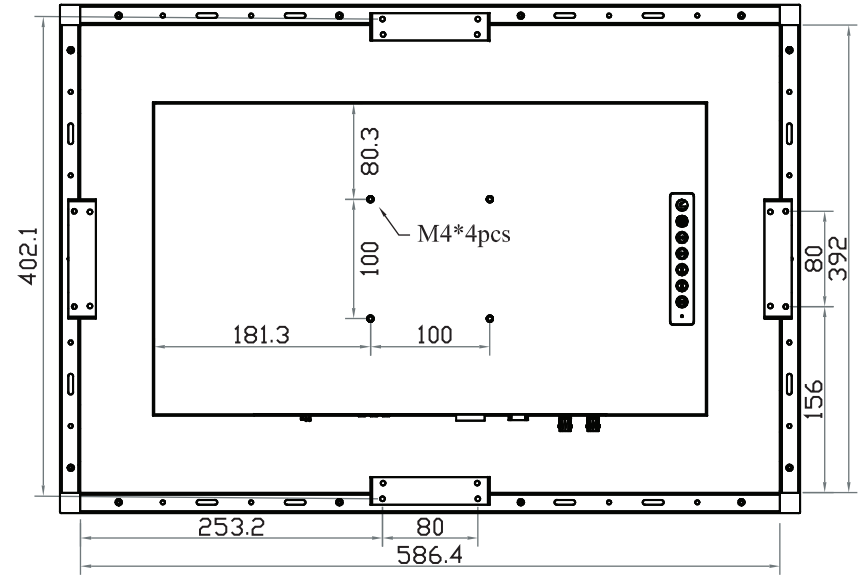

WUXGA 24" professional display chassis drawing

6mm aluminum front bezel with NEMA 4 / IP65 front protection

Model : NAP-X24

unit : mm

Rear View