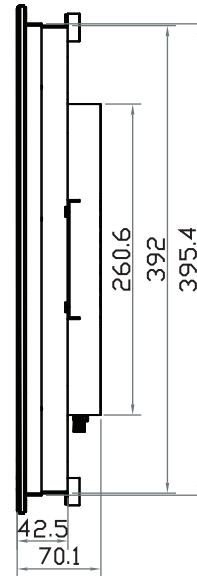

WUXGA 24" professional display chassis drawing

6mm aluminum front bezel

Model : AP-X24

unit : mm

Front View

Left-side View

Rear View

Bottom View

WUXGA 24" professional display chassis drawing

6mm aluminum front bezel with NEMA 4 / IP65 front protection

Model : NAP-X24

unit : mm

Front View

Left-side View

Rear View

Bottom View

Front View

Left-side View

Rear View

Bottom View

WUXGA 24" professional display chassis drawing

Aluminum front cover

Model : DP-X24

unit : mm

Front View

Left-side View

Rear View

Bottom View