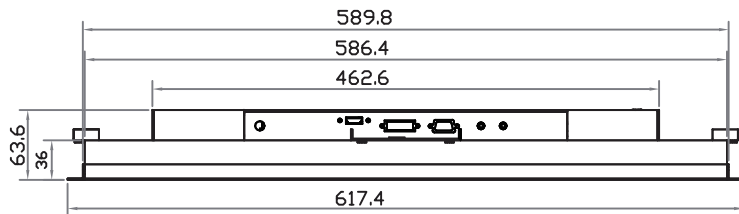

Front View

Left-side View

Rear View

Bottom View

WUXGA 24" professional display chassis drawing

Aluminum front cover

Model : DP-X24

unit : mm

Front View

Left-side View

Rear View

Bottom View