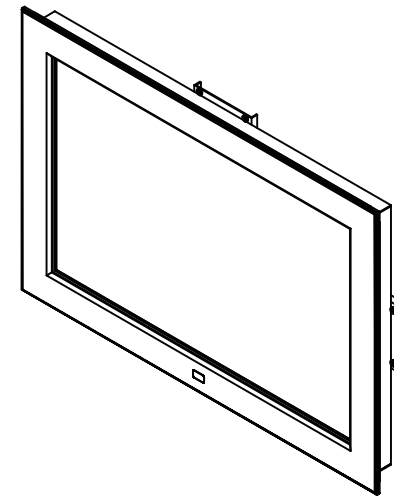

WUXGA 24" professional display chassis drawing

6mm aluminum front bezel with NEMA 4 / IP65 front protection

Model : NAP-X24

unit : mm

Front View

Left-side View

Rear View

Bottom View

Front View

Left-side View

Rear View

Bottom View

WUXGA 24" professional display chassis drawing

Aluminum front cover

Model : DP-X24

unit : mm

Front View

Left-side View

Rear View

Bottom View