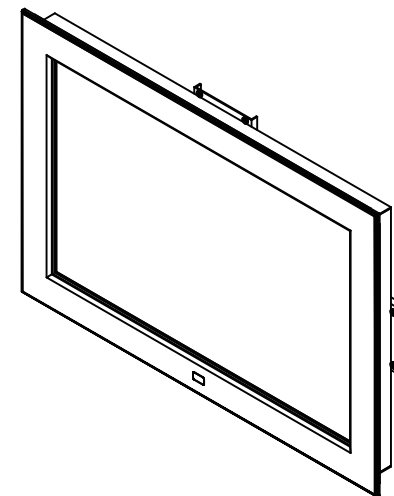

WUXGA 24" professional display chassis drawing

6mm aluminum front bezel

Model : AP-X24

unit : mm

Front View

Left-side View

Rear View

Bottom View

WUXGA 24" professional display chassis drawing

6mm aluminum front bezel with NEMA 4 / IP65 front protection

Model : NAP-X24

unit : mm

Front View

Left-side View

Rear View

Bottom View

Front View

Left-side View

Rear View

Bottom View

WUXGA 24" professional display chassis drawing

Aluminum front cover

Model : DP-X24

unit : mm