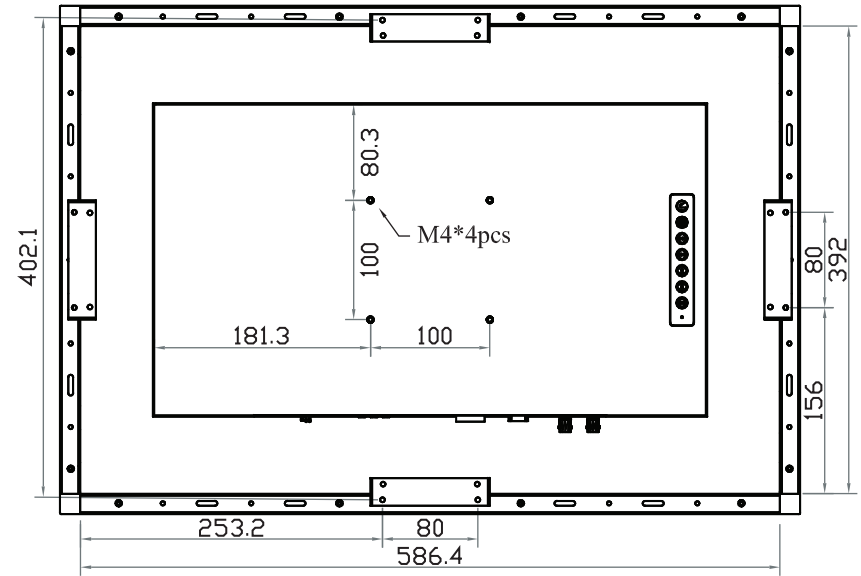

WUXGA 24" professional display chassis drawing

6mm aluminum front bezel

Model : AP-X24

unit : mm

Front View

Left-side View

Rear View

Bottom View

WUXGA 24" professional display chassis drawing

6mm aluminum front bezel with NEMA 4 / IP65 front protection

Model : NAP-X24

unit : mm

Front View

Left-side View

Rear View

Bottom View

Date : 28 Feb 23

Version : V1

Page : 3 of 4

WUXGA 24" professional display chassis drawing

Universal open frame

Model : OP-X24

UltraView

unit : mm

Front View

Left-side View

Rear View

Bottom View

WUXGA 24" professional display chassis drawing

Aluminum front cover

Model : DP-X24

unit : mm