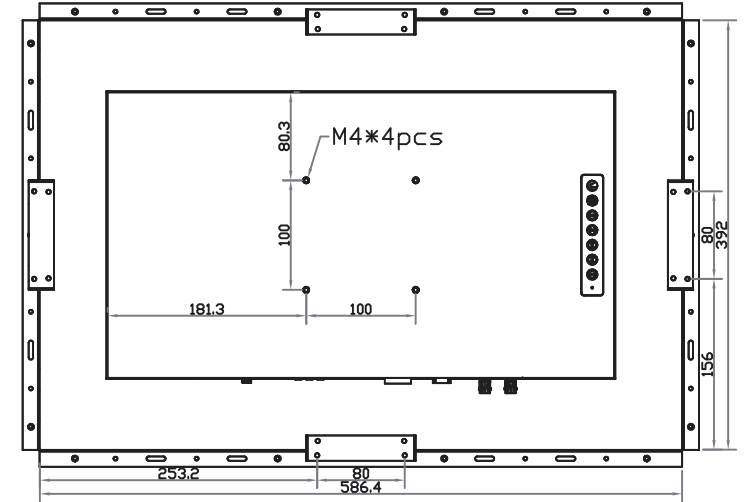

Date : 28 Feb 23

Version : V1

Page : 3 of 4

WUXGA 24" professional display chassis drawing

Universal open frame

Model : OP-X24

UltraView

unit : mm

Front View

Left-side View

Rear View

Bottom View

WUXGA 24" professional display chassis drawing

Aluminum front cover

Model : DP-X24

unit : mm

Front View

Left-side View

Rear View

Bottom View