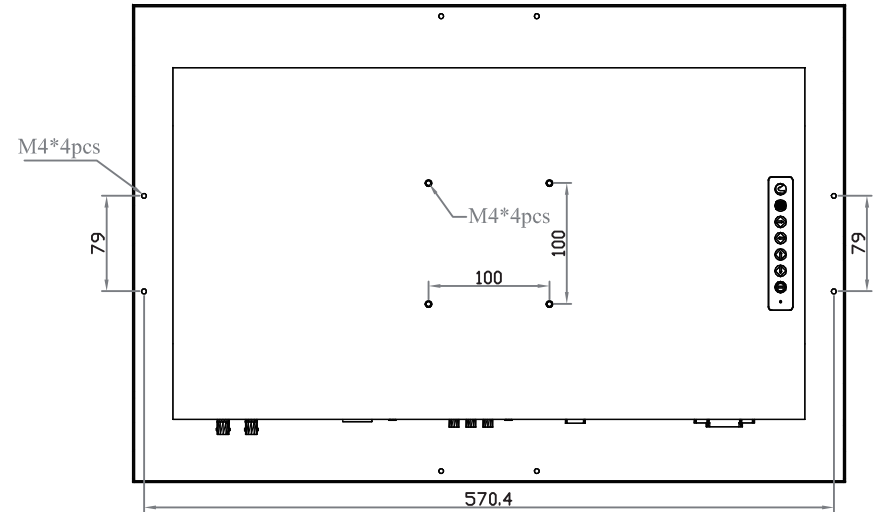

Front View

Left-side View

Rear View

Bottom View

WUXGA 24" professional display chassis drawing

Aluminum front cover

Model : DP-X24

unit : mm

Front View

Left-side View

Rear View

Bottom View