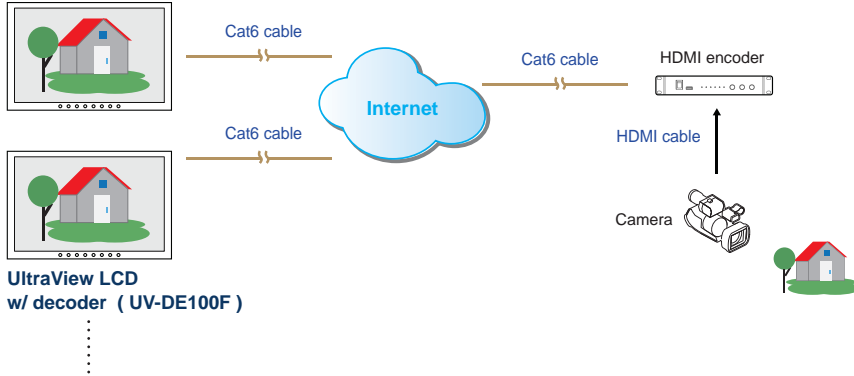

Benefits

- Decodes RTSP, RTMP, UDP, HTTP, HLS protocols
- Up to 1080p / 60Hz video resolution support
- Unicast and multicast support
- Operates on standard 1000Mb Ethernet networks
- Built-in Web UI for configuration and control
- Excellent image quality with very low delay
- Embedded to UltraView professional LCD
- Standalone version available on request

UltraView LCD w/ decoder (UV-DE100F)

Applications

- Network television IPTV
- Digital signage
- Campus broadcasting system
- Subway PIS
- Airport PIS
- Video remote transmission

Product Specifications

Video	
Resolution	1920 x 1080 (60p / 50p), 1920 x 1080 (60i / 50i), 1280 x 720 (60p / 50p), 720 x 576i / 720 x 480i
Decoding	H.265 / H.264 / AVC Baseline / Main / High Profile Level 5.0
Decoding resolution	3840 x 2160 (30p), 1920 x 1080 (60p / 50p), 1920 x 1080 (60i / 50i), 1280 x 720 (60p / 50p), 720 x 576i / 720 x 480i
Media Format	RMVB, MOV, AVI, WMV, MTK, MKV, TS, mpg

System	
Ethernet	1000M
Protocol	HTTP, RTSP, RTMP, HLS, FLV, UDP, Multicast Unicast
Management	Built-in Web GUI

Power	
Consumption	< 5W

UltraView LCD Series Support

- | | | | |
|--|---|--|--|
| <p>16 : 9
(4K / 1080p)</p> <ul style="list-style-type: none"> ● K65" ● K55" ● K43" ● K32" ● K28" ● K23" ● K17" ● K15" | <p>16 : 9
(1080p)</p> <ul style="list-style-type: none"> ● F21" ● F17" ● F15" | <p>16 : 10</p> <ul style="list-style-type: none"> ● W19" | <p>4 : 3</p> <ul style="list-style-type: none"> ● 20" ● 19" ● 17" ● 15" ● 12" ● 10" ● 8" ● 6" |
|--|---|--|--|

Standalone HDMI Decoder (UV-SDE100F)

- Dimensions : 137 x 20 x 92 mm (W x D x H)
- Net weight : 0.2 g
- Available on request